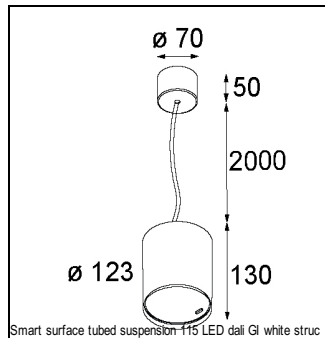

Art. Nr. 12761409

SPECIFICATIONS

Lamp	1x LED Array		
Gear / Transfo	LED gear not incl.		
Cut-out size	ø 108 h 100		
Weight	0.463kg		
Min. Distance	0.1 m		
IP	IP20		
Glow Wire Test	960°		
Lifetime	L80 B20 @ 50.000 hrs		
CRI	90		
Power supply	350mA 31Vf	500mA 32Vf	700mA 34Vf
Connected load	11W	16.25W	23.6W
Lumen	1046lm	1434lm	1908lm
Efficacy	95lm/W	88lm/W	81lm/W
UGR	15	16	17
Adjustability	Not Applicable		
Remark	! 3500K on request ! can be combined with Smart mask ! can be combined with Smart surface box & surface tubed (surface/suspension)		

GYPKIT

12290530 | GYPKIT 190X190 - Ø108

RECESSED-FRAME

12810230 | RECESSED RING Ø127 H100

SURFACE-BOX

12801209	SMART SURFACE BOX 115 2X LED DALI GI WHITE STRUC
12801232	SMART SURFACE BOX 115 2X LED DALI GI BLACK STRUC
12801109	SMART SURFACE BOX 115 2X LED 1-10V/PUSHDIM GI WHITE STRUC
12801132	SMART SURFACE BOX 115 2X LED 1-10V/PUSHDIM GI BLACK STRUC