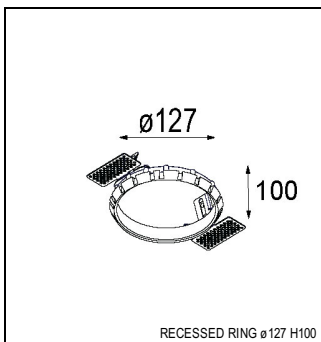

Art. Nr. 12761409

SPECIFICATIONS

Lamp	1x LED Array		
Gear / Transfo	LED gear not incl.		
Cut-out size	ø 108 h 100		
Weight	0.463kg		
Min. Distance	0.1 m		
IP	IP20		
Glow Wire Test	960°		
Lifetime	L80 B20 @ 50.000 hrs		
CRI	90		
Power supply	350mA 31Vf	500mA 32Vf	700mA 34Vf
Connected load	11W	16.25W	23.6W
Lumen	1046lm	1434lm	1908lm
Efficacy	95lm/W	88lm/W	81lm/W
UGR	15	16	17
Adjustability	Not Applicable		
Remark	! 3500K on request ! can be combined with Smart mask ! can be combined with Smart surface box & surface tubed (surface/suspension)		

GYPKIT

12290530 | GYPKIT 190X190 - Ø108

RECESSED-FRAME

12810230 | RECESSED RING Ø127 H100

SURFACE-BOX

12801209	SMART SURFACE BOX 115 2X LED DALI GI WHITE STRUC
12801232	SMART SURFACE BOX 115 2X LED DALI GI BLACK STRUC
12801109	SMART SURFACE BOX 115 2X LED 1-10V/PUSHDIM GI WHITE STRUC
12801132	SMART SURFACE BOX 115 2X LED 1-10V/PUSHDIM GI BLACK STRUC