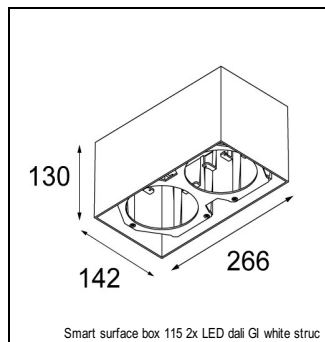

Art. Nr. 12761409

SPECIFICATIONS

Lamp	1x LED Array		
Gear / Transfo	LED gear not incl.		
Cut-out size	ø 108 h 100		
Weight	0.463kg		
Min. Distance	0.1 m		
IP	IP20		
Glow Wire Test	960°		
Lifetime	L80 B20 @ 50.000 hrs		
CRI	90		
Power supply	350mA 31Vf	500mA 32Vf	700mA 34Vf
Connected load	11W	16.25W	23.6W
Lumen	1046lm	1434lm	1908lm
Efficacy	95lm/W	88lm/W	81lm/W
UGR	15	16	17
Adjustability	Not Applicable		
Remark	! 3500K on request ! can be combined with Smart mask ! can be combined with Smart surface box & surface tubed (surface/suspension)		

GYPKIT

12290530 | GYPKIT 190X190 - Ø108

RECESSED-FRAME

12810230 | RECESSED RING Ø127 H100

SURFACE-BOX

12801209	SMART SURFACE BOX 115 2X LED DALI GI WHITE STRUC
12801232	SMART SURFACE BOX 115 2X LED DALI GI BLACK STRUC
12801109	SMART SURFACE BOX 115 2X LED 1-10V/PUSHDIM GI WHITE STRUC
12801132	SMART SURFACE BOX 115 2X LED 1-10V/PUSHDIM GI BLACK STRUC