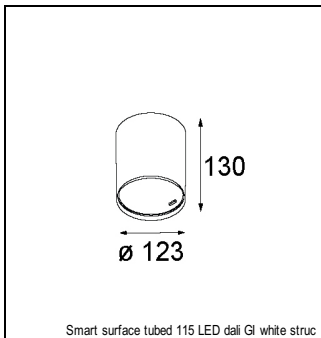

Art. Nr. 12761409

SPECIFICATIONS

Lamp	1x LED Array		
Gear / Transfo	LED gear not incl.		
Cut-out size	ø 108 h 100		
Weight	0.463kg		
Min. Distance	0.1 m		
IP	IP20		
Glow Wire Test	960°		
Lifetime	L80 B20 @ 50.000 hrs		
CRI	90		
Power supply	350mA 31Vf	500mA 32Vf	700mA 34Vf
Connected load	11W	16.25W	23.6W
Lumen	1046lm	1434lm	1908lm
Efficacy	95lm/W	88lm/W	81lm/W
UGR	15	16	17
Adjustability	Not Applicable		
Remark	! 3500K on request ! can be combined with Smart mask ! can be combined with Smart surface box & surface tubed (surface/suspension)		

GYPKIT

12290530 | GYPKIT 190X190 - Ø108

RECESSED-FRAME

12810230 | RECESSED RING Ø127 H100

SURFACE-BOX

12801209	SMART SURFACE BOX 115 2X LED DALI GI WHITE STRUC
12801232	SMART SURFACE BOX 115 2X LED DALI GI BLACK STRUC
12801109	SMART SURFACE BOX 115 2X LED 1-10V/PUSHDIM GI WHITE STRUC
12801132	SMART SURFACE BOX 115 2X LED 1-10V/PUSHDIM GI BLACK STRUC