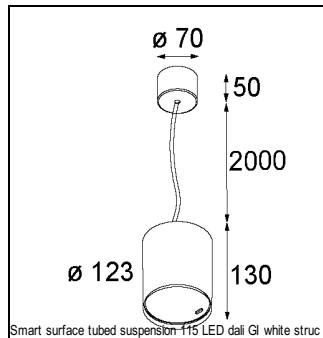

GYPKIT

12290530 | GYPKIT 190X190 - Ø108

RECESSED-FRAME

12810230 | RECESSED RING Ø127 H100

SURFACE-BOX

12801209	SMART SURFACE BOX 115 2X LED DALI GI WHITE STRUC
12801232	SMART SURFACE BOX 115 2X LED DALI GI BLACK STRUC
12801109	SMART SURFACE BOX 115 2X LED 1-10V/PUSHDIM GI WHITE STRUC
12801132	SMART SURFACE BOX 115 2X LED 1-10V/PUSHDIM GI BLACK STRUC