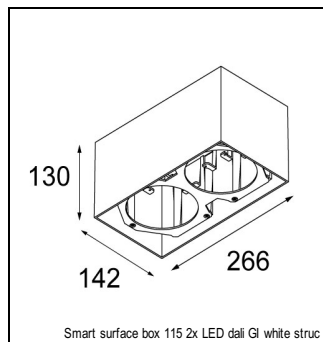

GYPKIT

12290530 | GYPKIT 190X190 - Ø108

RECESSED-FRAME

12810230 | RECESSED RING Ø127 H100

SURFACE-BOX

12801209	SMART SURFACE BOX 115 2X LED DALI GI WHITE STRUC
12801232	SMART SURFACE BOX 115 2X LED DALI GI BLACK STRUC
12801109	SMART SURFACE BOX 115 2X LED 1-10V/PUSHDIM GI WHITE STRUC
12801132	SMART SURFACE BOX 115 2X LED 1-10V/PUSHDIM GI BLACK STRUC