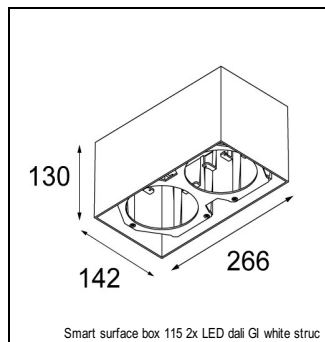

Art. Nr. 12761232

SPECIFICATIONS

Lamp	1x LED Array		
Gear / Transfo	LED gear not incl.		
Cut-out size	ø 108 h 100		
Weight	0.463kg		
Min. Distance	0.1 m		
IP	IP20		
Glow Wire Test	960°		
Lifetime	L80 B20 @ 50.000 hrs		
CRI	90		
Power supply	350mA 31Vf	500mA 32Vf	700mA 34Vf
Connected load	11W	16.25W	23.6W
Lumen	1038lm	1424lm	1894lm
Efficacy	94lm/W	88lm/W	80lm/W
UGR	15	16	17
Adjustability	Not Applicable		
Remark	! 3500K on request ! can be combined with Smart mask ! can be combined with Smart surface box & surface tubed (surface/suspension)		

GYPKIT

12290530 | GYPKIT 190X190 - Ø108

RECESSED-FRAME

12810230 | RECESSED RING Ø127 H100

SURFACE-BOX

12801209	SMART SURFACE BOX 115 2X LED DALI GI WHITE STRUC
12801232	SMART SURFACE BOX 115 2X LED DALI GI BLACK STRUC
12801109	SMART SURFACE BOX 115 2X LED 1-10V/PUSHDIM GI WHITE STRUC
12801132	SMART SURFACE BOX 115 2X LED 1-10V/PUSHDIM GI BLACK STRUC