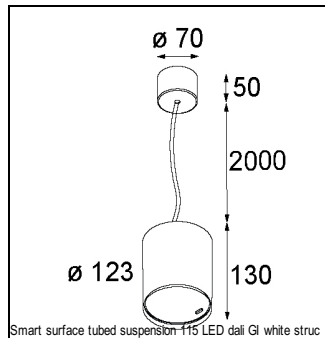

Art. Nr. 12761232

SPECIFICATIONS

Lamp	1x LED Array		
Gear / Transfo	LED gear not incl.		
Cut-out size	ø 108 h 100		
Weight	0.463kg		
Min. Distance	0.1 m		
IP	IP20		
Glow Wire Test	960°		
Lifetime	L80 B20 @ 50.000 hrs		
CRI	90		
Power supply	350mA 31Vf	500mA 32Vf	700mA 34Vf
Connected load	11W	16.25W	23.6W
Lumen	1038lm	1424lm	1894lm
Efficacy	94lm/W	88lm/W	80lm/W
UGR	15	16	17
Adjustability	Not Applicable		
Remark	! 3500K on request ! can be combined with Smart mask ! can be combined with Smart surface box & surface tubed (surface/suspension)		

GYPKIT

12290530 | GYPKIT 190X190 - Ø108

RECESSED-FRAME

12810230 | RECESSED RING Ø127 H100

SURFACE-BOX

12801209	SMART SURFACE BOX 115 2X LED DALI GI WHITE STRUC
12801232	SMART SURFACE BOX 115 2X LED DALI GI BLACK STRUC
12801109	SMART SURFACE BOX 115 2X LED 1-10V/PUSHDIM GI WHITE STRUC
12801132	SMART SURFACE BOX 115 2X LED 1-10V/PUSHDIM GI BLACK STRUC