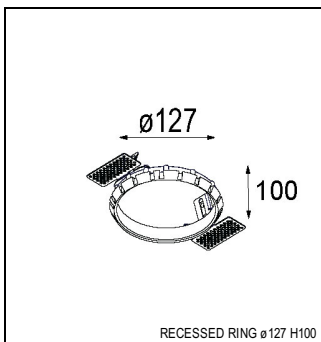

Art. Nr. 12761232

SPECIFICATIONS

Lamp	1x LED Array		
Gear / Transfo	LED gear not incl.		
Cut-out size	ø 108 h 100		
Weight	0.463kg		
Min. Distance	0.1 m		
IP	IP20		
Glow Wire Test	960°		
Lifetime	L80 B20 @ 50.000 hrs		
CRI	90		
Power supply	350mA 31Vf	500mA 32Vf	700mA 34Vf
Connected load	11W	16.25W	23.6W
Lumen	1038lm	1424lm	1894lm
Efficacy	94lm/W	88lm/W	80lm/W
UGR	15	16	17
Adjustability	Not Applicable		
Remark	! 3500K on request ! can be combined with Smart mask ! can be combined with Smart surface box & surface tubed (surface/suspension)		

GYPKIT

12290530 | GYPKIT 190X190 - Ø108

RECESSED-FRAME

12810230 | RECESSED RING Ø127 H100

SURFACE-BOX

12801209	SMART SURFACE BOX 115 2X LED DALI GI WHITE STRUC
12801232	SMART SURFACE BOX 115 2X LED DALI GI BLACK STRUC
12801109	SMART SURFACE BOX 115 2X LED 1-10V/PUSHDIM GI WHITE STRUC
12801132	SMART SURFACE BOX 115 2X LED 1-10V/PUSHDIM GI BLACK STRUC