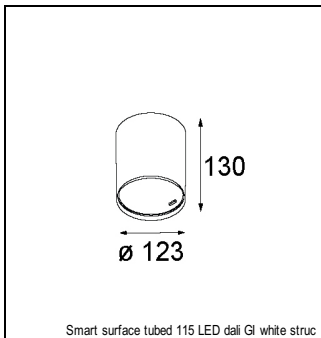

Art. Nr. 12761232

SPECIFICATIONS

Lamp	1x LED Array		
Gear / Transfo	LED gear not incl.		
Cut-out size	ø 108 h 100		
Weight	0.463kg		
Min. Distance	0.1 m		
IP	IP20		
Glow Wire Test	960°		
Lifetime	L80 B20 @ 50.000 hrs		
CRI	90		
Power supply	350mA 31Vf	500mA 32Vf	700mA 34Vf
Connected load	11W	16.25W	23.6W
Lumen	1038lm	1424lm	1894lm
Efficacy	94lm/W	88lm/W	80lm/W
UGR	15	16	17
Adjustability	Not Applicable		
Remark	! 3500K on request ! can be combined with Smart mask ! can be combined with Smart surface box & surface tubed (surface/suspension)		

GYPKIT

12290530 | GYPKIT 190X190 - Ø108

RECESSED-FRAME

12810230 | RECESSED RING Ø127 H100

SURFACE-BOX

12801209	SMART SURFACE BOX 115 2X LED DALI GI WHITE STRUC
12801232	SMART SURFACE BOX 115 2X LED DALI GI BLACK STRUC
12801109	SMART SURFACE BOX 115 2X LED 1-10V/PUSHDIM GI WHITE STRUC
12801132	SMART SURFACE BOX 115 2X LED 1-10V/PUSHDIM GI BLACK STRUC