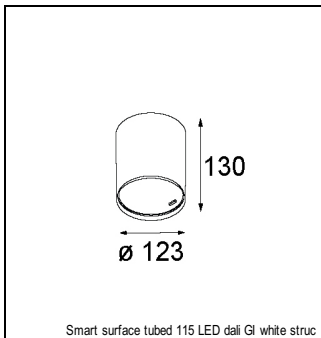

GYPKIT

12290530 | GYPKIT 190X190 - Ø108

RECESSED-FRAME

12810230 | RECESSED RING Ø127 H100

SURFACE-BOX

12801209	SMART SURFACE BOX 115 2X LED DALI GI WHITE STRUC
12801232	SMART SURFACE BOX 115 2X LED DALI GI BLACK STRUC
12801109	SMART SURFACE BOX 115 2X LED 1-10V/PUSHDIM GI WHITE STRUC
12801132	SMART SURFACE BOX 115 2X LED 1-10V/PUSHDIM GI BLACK STRUC