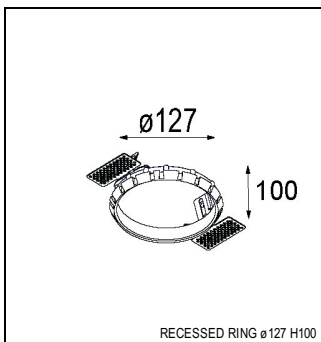

GYPKIT

12290530 | GYPKIT 190X190 - Ø108

RECESSED-FRAME

12810230 | RECESSED RING Ø127 H100

SURFACE-BOX

12801209	SMART SURFACE BOX 115 2X LED DALI GI WHITE STRUC
12801232	SMART SURFACE BOX 115 2X LED DALI GI BLACK STRUC
12801109	SMART SURFACE BOX 115 2X LED 1-10V/PUSHDIM GI WHITE STRUC
12801132	SMART SURFACE BOX 115 2X LED 1-10V/PUSHDIM GI BLACK STRUC