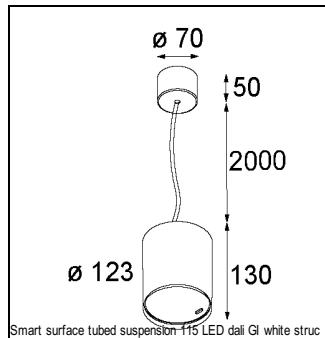

GYPKIT

12290530 | GYPKIT 190X190 - Ø108

RECESSED-FRAME

12810230 | RECESSED RING Ø127 H100

SURFACE-BOX

12801209	SMART SURFACE BOX 115 2X LED DALI GI WHITE STRUC
12801232	SMART SURFACE BOX 115 2X LED DALI GI BLACK STRUC
12801109	SMART SURFACE BOX 115 2X LED 1-10V/PUSHDIM GI WHITE STRUC
12801132	SMART SURFACE BOX 115 2X LED 1-10V/PUSHDIM GI BLACK STRUC