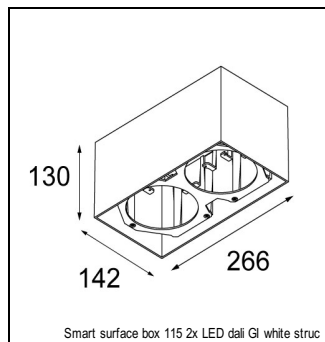

GYPKIT

12290530 | GYPKIT 190X190 - Ø108

RECESSED-FRAME

12810230 | RECESSED RING Ø127 H100

SURFACE-BOX

12801209	SMART SURFACE BOX 115 2X LED DALI GI WHITE STRUC
12801232	SMART SURFACE BOX 115 2X LED DALI GI BLACK STRUC
12801109	SMART SURFACE BOX 115 2X LED 1-10V/PUSHDIM GI WHITE STRUC
12801132	SMART SURFACE BOX 115 2X LED 1-10V/PUSHDIM GI BLACK STRUC