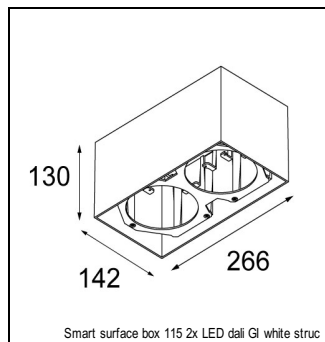

Art. Nr. 12761132

SPECIFICATIONS

Lamp	1x LED Array		
Gear / Transfo	LED gear not incl.		
Cut-out size	ø 108 h 100		
Weight	0.463kg		
Min. Distance	0.1 m		
IP	IP20		
Glow Wire Test	960°		
Lifetime	L80 B20 @ 50.000 hrs		
CRI	90		
Power supply	350mA 31Vf	500mA 32Vf	700mA 34Vf
Connected load	11W	16.25W	23.6W
Lumen	1199lm	1645lm	2188lm
Efficacy	109lm/W	101lm/W	93lm/W
UGR	14	16	17
Adjustability	Not Applicable		
Remark	! 3500K on request ! can be combined with Smart mask ! can be combined with Smart surface box & surface tubed (surface/suspension)		

GYPKIT

12290530 | GYPKIT 190X190 - Ø108

RECESSED-FRAME

12810230 | RECESSED RING Ø127 H100

SURFACE-BOX

12801209	SMART SURFACE BOX 115 2X LED DALI GI WHITE STRUC
12801232	SMART SURFACE BOX 115 2X LED DALI GI BLACK STRUC
12801109	SMART SURFACE BOX 115 2X LED 1-10V/PUSHDIM GI WHITE STRUC
12801132	SMART SURFACE BOX 115 2X LED 1-10V/PUSHDIM GI BLACK STRUC