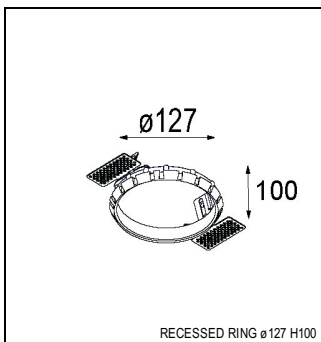

Art. Nr. 12761132

SPECIFICATIONS

Lamp	1x LED Array		
Gear / Transfo	LED gear not incl.		
Cut-out size	ø 108 h 100		
Weight	0.463kg		
Min. Distance	0.1 m		
IP	IP20		
Glow Wire Test	960°		
Lifetime	L80 B20 @ 50.000 hrs		
CRI	90		
Power supply	350mA 31Vf	500mA 32Vf	700mA 34Vf
Connected load	11W	16.25W	23.6W
Lumen	1199lm	1645lm	2188lm
Efficacy	109lm/W	101lm/W	93lm/W
UGR	14	16	17
Adjustability	Not Applicable		
Remark	! 3500K on request ! can be combined with Smart mask ! can be combined with Smart surface box & surface tubed (surface/suspension)		

GYPKIT

12290530 | GYPKIT 190X190 - Ø108

RECESSED-FRAME

12810230 | RECESSED RING Ø127 H100

SURFACE-BOX

12801209	SMART SURFACE BOX 115 2X LED DALI GI WHITE STRUC
12801232	SMART SURFACE BOX 115 2X LED DALI GI BLACK STRUC
12801109	SMART SURFACE BOX 115 2X LED 1-10V/PUSHDIM GI WHITE STRUC
12801132	SMART SURFACE BOX 115 2X LED 1-10V/PUSHDIM GI BLACK STRUC