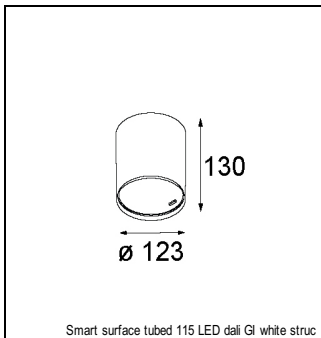

Art. Nr. 12761132

SPECIFICATIONS

Lamp	1x LED Array		
Gear / Transfo	LED gear not incl.		
Cut-out size	ø 108 h 100		
Weight	0.463kg		
Min. Distance	0.1 m		
IP	IP20		
Glow Wire Test	960°		
Lifetime	L80 B20 @ 50.000 hrs		
CRI	90		
Power supply	350mA 31Vf	500mA 32Vf	700mA 34Vf
Connected load	11W	16.25W	23.6W
Lumen	1199lm	1645lm	2188lm
Efficacy	109lm/W	101lm/W	93lm/W
UGR	14	16	17
Adjustability	Not Applicable		
Remark	! 3500K on request ! can be combined with Smart mask ! can be combined with Smart surface box & surface tubed (surface/suspension)		

GYPKIT

12290530 | GYPKIT 190X190 - Ø108

RECESSED-FRAME

12810230 | RECESSED RING Ø127 H100

SURFACE-BOX

12801209	SMART SURFACE BOX 115 2X LED DALI GI WHITE STRUC
12801232	SMART SURFACE BOX 115 2X LED DALI GI BLACK STRUC
12801109	SMART SURFACE BOX 115 2X LED 1-10V/PUSHDIM GI WHITE STRUC
12801132	SMART SURFACE BOX 115 2X LED 1-10V/PUSHDIM GI BLACK STRUC