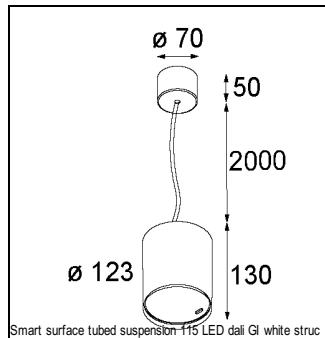

Art. Nr. 12761132

SPECIFICATIONS

Lamp	1x LED Array		
Gear / Transfo	LED gear not incl.		
Cut-out size	ø 108 h 100		
Weight	0.463kg		
Min. Distance	0.1 m		
IP	IP20		
Glow Wire Test	960°		
Lifetime	L80 B20 @ 50.000 hrs		
CRI	90		
Power supply	350mA 31Vf	500mA 32Vf	700mA 34Vf
Connected load	11W	16.25W	23.6W
Lumen	1199lm	1645lm	2188lm
Efficacy	109lm/W	101lm/W	93lm/W
UGR	14	16	17
Adjustability	Not Applicable		
Remark	! 3500K on request ! can be combined with Smart mask ! can be combined with Smart surface box & surface tubed (surface/suspension)		

GYPKIT

12290530 | GYPKIT 190X190 - Ø108

RECESSED-FRAME

12810230 | RECESSED RING Ø127 H100

SURFACE-BOX

12801209	SMART SURFACE BOX 115 2X LED DALI GI WHITE STRUC
12801232	SMART SURFACE BOX 115 2X LED DALI GI BLACK STRUC
12801109	SMART SURFACE BOX 115 2X LED 1-10V/PUSHDIM GI WHITE STRUC
12801132	SMART SURFACE BOX 115 2X LED 1-10V/PUSHDIM GI BLACK STRUC