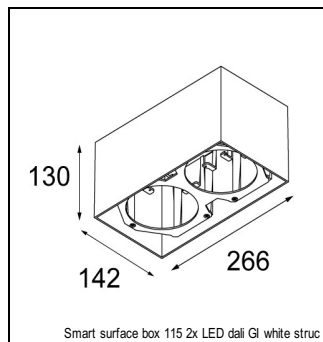

Art. Nr. 12761109

SPECIFICATIONS

Lamp	1x LED Array		
Gear / Transfo	LED gear not incl.		
Cut-out size	ø 108 h 100		
Weight	0.463kg		
Min. Distance	0.1 m		
IP	IP20		
Glow Wire Test	960°		
Lifetime	L80 B20 @ 50.000 hrs		
CRI	90		
Power supply	350mA 31Vf	500mA 32Vf	700mA 34Vf
Connected load	11W	16.25W	23.6W
Lumen	1219lm	1672lm	2224lm
Efficacy	111lm/W	103lm/W	94lm/W
UGR	16	17	18
Adjustability	Not Applicable		
Remark	! 3500K on request ! can be combined with Smart mask ! can be combined with Smart surface box & surface tubed (surface/suspension)		

GYPKIT

12290530 | GYPKIT 190X190 - Ø108

RECESSED-FRAME

12810230 | RECESSED RING Ø127 H100

SURFACE-BOX

12801209	SMART SURFACE BOX 115 2X LED DALI GI WHITE STRUC
12801232	SMART SURFACE BOX 115 2X LED DALI GI BLACK STRUC
12801109	SMART SURFACE BOX 115 2X LED 1-10V/PUSHDIM GI WHITE STRUC
12801132	SMART SURFACE BOX 115 2X LED 1-10V/PUSHDIM GI BLACK STRUC