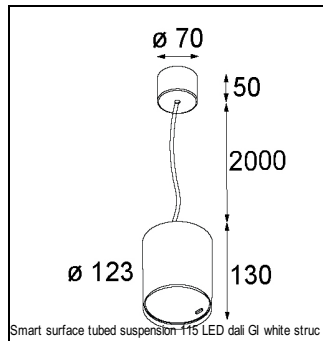

Art. Nr. 12761109

SPECIFICATIONS

Lamp	1x LED Array		
Gear / Transfo	LED gear not incl.		
Cut-out size	ø 108 h 100		
Weight	0.463kg		
Min. Distance	0.1 m		
IP	IP20		
Glow Wire Test	960°		
Lifetime	L80 B20 @ 50.000 hrs		
CRI	90		
Power supply	350mA 31Vf	500mA 32Vf	700mA 34Vf
Connected load	11W	16.25W	23.6W
Lumen	1219lm	1672lm	2224lm
Efficacy	111lm/W	103lm/W	94lm/W
UGR	16	17	18
Adjustability	Not Applicable		
Remark	! 3500K on request ! can be combined with Smart mask ! can be combined with Smart surface box & surface tubed (surface/suspension)		

GYPKIT

12290530 | GYPKIT 190X190 - Ø108

RECESSED-FRAME

12810230 | RECESSED RING Ø127 H100

SURFACE-BOX

12801209	SMART SURFACE BOX 115 2X LED DALI GI WHITE STRUC
12801232	SMART SURFACE BOX 115 2X LED DALI GI BLACK STRUC
12801109	SMART SURFACE BOX 115 2X LED 1-10V/PUSHDIM GI WHITE STRUC
12801132	SMART SURFACE BOX 115 2X LED 1-10V/PUSHDIM GI BLACK STRUC