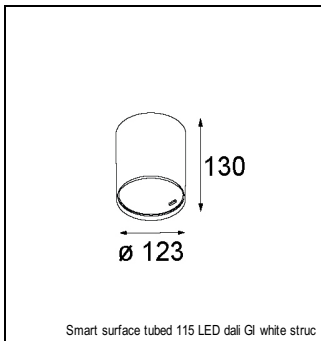

Art. Nr. 12761109

SPECIFICATIONS

Lamp	1x LED Array		
Gear / Transfo	LED gear not incl.		
Cut-out size	ø 108 h 100		
Weight	0.463kg		
Min. Distance	0.1 m		
IP	IP20		
Glow Wire Test	960°		
Lifetime	L80 B20 @ 50.000 hrs		
CRI	90		
Power supply	350mA 31Vf	500mA 32Vf	700mA 34Vf
Connected load	11W	16.25W	23.6W
Lumen	1219lm	1672lm	2224lm
Efficacy	111lm/W	103lm/W	94lm/W
UGR	16	17	18
Adjustability	Not Applicable		
Remark	! 3500K on request ! can be combined with Smart mask ! can be combined with Smart surface box & surface tubed (surface/suspension)		

GYPKIT

12290530 | GYPKIT 190X190 - Ø108

RECESSED-FRAME

12810230 | RECESSED RING Ø127 H100

SURFACE-BOX

12801209	SMART SURFACE BOX 115 2X LED DALI GI WHITE STRUC
12801232	SMART SURFACE BOX 115 2X LED DALI GI BLACK STRUC
12801109	SMART SURFACE BOX 115 2X LED 1-10V/PUSHDIM GI WHITE STRUC
12801132	SMART SURFACE BOX 115 2X LED 1-10V/PUSHDIM GI BLACK STRUC