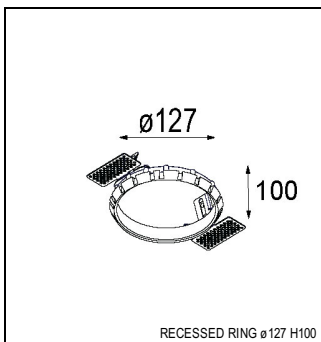

Art. Nr. 12761109

SPECIFICATIONS

Lamp	1x LED Array		
Gear / Transfo	LED gear not incl.		
Cut-out size	ø 108 h 100		
Weight	0.463kg		
Min. Distance	0.1 m		
IP	IP20		
Glow Wire Test	960°		
Lifetime	L80 B20 @ 50.000 hrs		
CRI	90		
Power supply	350mA 31Vf	500mA 32Vf	700mA 34Vf
Connected load	11W	16.25W	23.6W
Lumen	1219lm	1672lm	2224lm
Efficacy	111lm/W	103lm/W	94lm/W
UGR	16	17	18
Adjustability	Not Applicable		
Remark	! 3500K on request ! can be combined with Smart mask ! can be combined with Smart surface box & surface tubed (surface/suspension)		

GYPKIT

12290530 | GYPKIT 190X190 - Ø108

RECESSED-FRAME

12810230 | RECESSED RING Ø127 H100

SURFACE-BOX

12801209	SMART SURFACE BOX 115 2X LED DALI GI WHITE STRUC
12801232	SMART SURFACE BOX 115 2X LED DALI GI BLACK STRUC
12801109	SMART SURFACE BOX 115 2X LED 1-10V/PUSHDIM GI WHITE STRUC
12801132	SMART SURFACE BOX 115 2X LED 1-10V/PUSHDIM GI BLACK STRUC