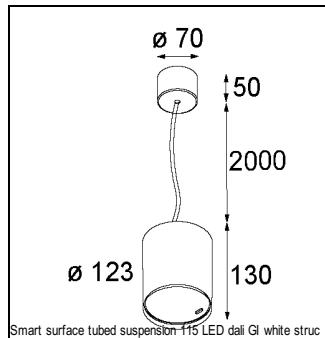

Art. Nr. 12761032

SPECIFICATIONS

Lamp	1x LED Array		
Gear / Transfo	LED gear not incl.		
Cut-out size	ø 108 h 100		
Weight	0.463kg		
Min. Distance	0.1 m		
IP	IP20		
Glow Wire Test	960°		
Lifetime	L80 B20 @ 50.000 hrs		
CRI	90		
Power supply	350mA 31Vf	500mA 32Vf	700mA 34Vf
Connected load	11W	16.25W	23.6W
Lumen	1048lm	1437lm	1911lm
Efficacy	95lm/W	88lm/W	81lm/W
UGR	14	15	16
Adjustability	Not Applicable		
Remark	! 3500K on request ! can be combined with Smart mask ! can be combined with Smart surface box & surface tubed (surface/suspension)		

GYPKIT

12290530 | GYPKIT 190X190 - Ø108

RECESSED-FRAME

12810230 | RECESSED RING Ø127 H100

SURFACE-BOX

12801209	SMART SURFACE BOX 115 2X LED DALI GI WHITE STRUC
12801232	SMART SURFACE BOX 115 2X LED DALI GI BLACK STRUC
12801109	SMART SURFACE BOX 115 2X LED 1-10V/PUSHDIM GI WHITE STRUC
12801132	SMART SURFACE BOX 115 2X LED 1-10V/PUSHDIM GI BLACK STRUC