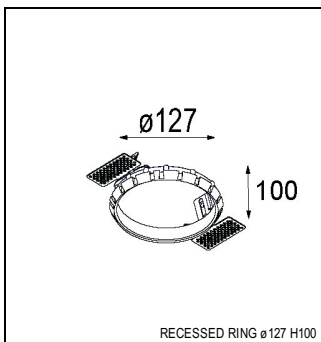

Art. Nr. 12761032

SPECIFICATIONS

Lamp	1x LED Array		
Gear / Transfo	LED gear not incl.		
Cut-out size	ø 108 h 100		
Weight	0.463kg		
Min. Distance	0.1 m		
IP	IP20		
Glow Wire Test	960°		
Lifetime	L80 B20 @ 50.000 hrs		
CRI	90		
Power supply	350mA 31Vf	500mA 32Vf	700mA 34Vf
Connected load	11W	16.25W	23.6W
Lumen	1048lm	1437lm	1911lm
Efficacy	95lm/W	88lm/W	81lm/W
UGR	14	15	16
Adjustability	Not Applicable		
Remark	! 3500K on request ! can be combined with Smart mask ! can be combined with Smart surface box & surface tubed (surface/suspension)		

GYPKIT

12290530 | GYPKIT 190X190 - Ø108

RECESSED-FRAME

12810230 | RECESSED RING Ø127 H100

SURFACE-BOX

12801209	SMART SURFACE BOX 115 2X LED DALI GI WHITE STRUC
12801232	SMART SURFACE BOX 115 2X LED DALI GI BLACK STRUC
12801109	SMART SURFACE BOX 115 2X LED 1-10V/PUSHDIM GI WHITE STRUC
12801132	SMART SURFACE BOX 115 2X LED 1-10V/PUSHDIM GI BLACK STRUC