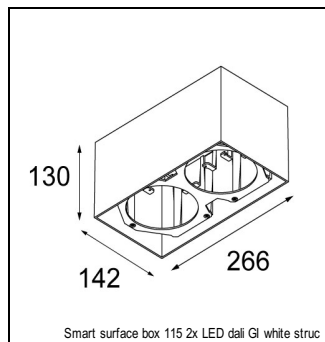

Art. Nr. 12761032

SPECIFICATIONS

Lamp	1x LED Array		
Gear / Transfo	LED gear not incl.		
Cut-out size	ø 108 h 100		
Weight	0.463kg		
Min. Distance	0.1 m		
IP	IP20		
Glow Wire Test	960°		
Lifetime	L80 B20 @ 50.000 hrs		
CRI	90		
Power supply	350mA 31Vf	500mA 32Vf	700mA 34Vf
Connected load	11W	16.25W	23.6W
Lumen	1048lm	1437lm	1911lm
Efficacy	95lm/W	88lm/W	81lm/W
UGR	14	15	16
Adjustability	Not Applicable		
Remark	! 3500K on request ! can be combined with Smart mask ! can be combined with Smart surface box & surface tubed (surface/suspension)		

GYPKIT

12290530 | GYPKIT 190X190 - Ø108

RECESSED-FRAME

12810230 | RECESSED RING Ø127 H100

SURFACE-BOX

12801209	SMART SURFACE BOX 115 2X LED DALI GI WHITE STRUC
12801232	SMART SURFACE BOX 115 2X LED DALI GI BLACK STRUC
12801109	SMART SURFACE BOX 115 2X LED 1-10V/PUSHDIM GI WHITE STRUC
12801132	SMART SURFACE BOX 115 2X LED 1-10V/PUSHDIM GI BLACK STRUC