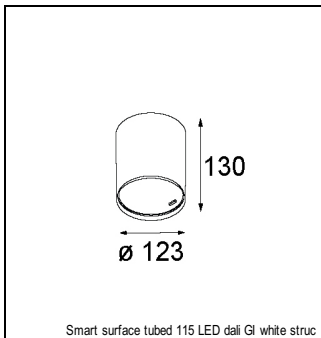

Art. Nr. 12761032

SPECIFICATIONS

Lamp	1x LED Array		
Gear / Transfo	LED gear not incl.		
Cut-out size	ø 108 h 100		
Weight	0.463kg		
Min. Distance	0.1 m		
IP	IP20		
Glow Wire Test	960°		
Lifetime	L80 B20 @ 50.000 hrs		
CRI	90		
Power supply	350mA 31Vf	500mA 32Vf	700mA 34Vf
Connected load	11W	16.25W	23.6W
Lumen	1048lm	1437lm	1911lm
Efficacy	95lm/W	88lm/W	81lm/W
UGR	14	15	16
Adjustability	Not Applicable		
Remark	! 3500K on request ! can be combined with Smart mask ! can be combined with Smart surface box & surface tubed (surface/suspension)		

GYPKIT

12290530 | GYPKIT 190X190 - Ø108

RECESSED-FRAME

12810230 | RECESSED RING Ø127 H100

SURFACE-BOX

12801209	SMART SURFACE BOX 115 2X LED DALI GI WHITE STRUC
12801232	SMART SURFACE BOX 115 2X LED DALI GI BLACK STRUC
12801109	SMART SURFACE BOX 115 2X LED 1-10V/PUSHDIM GI WHITE STRUC
12801132	SMART SURFACE BOX 115 2X LED 1-10V/PUSHDIM GI BLACK STRUC