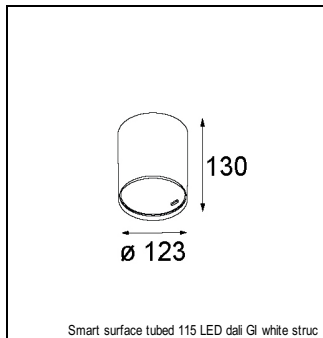

Art. Nr. 12753546

SPECIFICATIONS

Lamp	1x LED Array		
Gear / Transfo	LED gear not incl.		
Cut-out size	ø 108 h 100		
Weight	0.467kg		
Min. Distance	0.1		
IP	IP54		
Glow Wire Test	960°		
Lifetime	L80 B20 @ 50.000 hrs		
CRI	90		
Power supply	350mA 31Vf	500mA 32Vf	700mA 34Vf
Connected load	11W	16.25W	23.6W
Lumen	801lm	1099lm	1462lm
Efficacy	73lm/W	68lm/W	62lm/W
UGR	24	25	26
Adjustability	Not Applicable		
Remark	! 3500K on request ! can be combined with Smart mask ! can be combined with Smart surface box & surface tubed (surface/suspension)		

CONBOX

10889830	CONBOX 190X192X130X256
----------	------------------------

ACCESSORIES

RECESSED-FRAME

12810230	RECESSED RING Ø127 H100
----------	-------------------------

GYPKIT

12290530	GYPKIT 190X190 - Ø108
----------	-----------------------