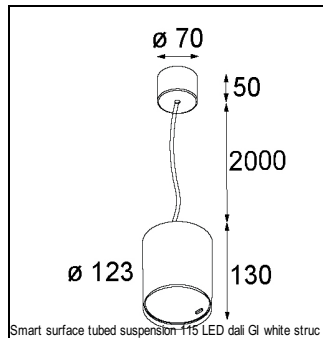

Art. Nr. 12753546

SPECIFICATIONS

Lamp	1x LED Array		
Gear / Transfo	LED gear not incl.		
Cut-out size	ø 108 h 100		
Weight	0.467kg		
Min. Distance	0.1		
IP	IP54		
Glow Wire Test	960°		
Lifetime	L80 B20 @ 50.000 hrs		
CRI	90		
Power supply	350mA 31Vf	500mA 32Vf	700mA 34Vf
Connected load	11W	16.25W	23.6W
Lumen	801lm	1099lm	1462lm
Efficacy	73lm/W	68lm/W	62lm/W
UGR	24	25	26
Adjustability	Not Applicable		
Remark	! 3500K on request ! can be combined with Smart mask ! can be combined with Smart surface box & surface tubed (surface/suspension)		

CONBOX

10889830	CONBOX 190X192X130X256
----------	------------------------

ACCESSORIES

RECESSED-FRAME

12810230	RECESSED RING Ø127 H100
----------	-------------------------

GYPKIT

12290530	GYPKIT 190X190 - Ø108
----------	-----------------------