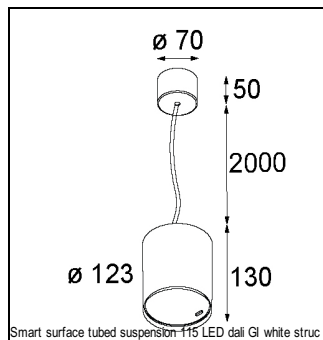

Art. Nr. 12753109

SPECIFICATIONS

Lamp	1x LED Array		
Gear / Transfo	LED gear not incl.		
Cut-out size	ø 108 h 100		
Weight	0.467kg		
Min. Distance	0.1		
IP	IP54		
Glow Wire Test	960°		
Lifetime	L80 B20 @ 50.000 hrs		
CRI	90		
Power supply	350mA 31Vf	500mA 32Vf	700mA 34Vf
Connected load	11W	16.25W	23.6W
Lumen	934lm	1281lm	1704lm
Efficacy	85lm/W	79lm/W	72lm/W
UGR	24	26	27
Adjustability	Not Applicable		
Remark	! 3500K on request ! can be combined with Smart mask ! can be combined with Smart surface box & surface tubed (surface/suspension)		

CONBOX

10889830	CONBOX 190X192X130X256
----------	------------------------

ACCESSORIES

RECESSED-FRAME

12810230	RECESSED RING Ø127 H100
----------	-------------------------

GYPKIT

12290530	GYPKIT 190X190 - Ø108
----------	-----------------------