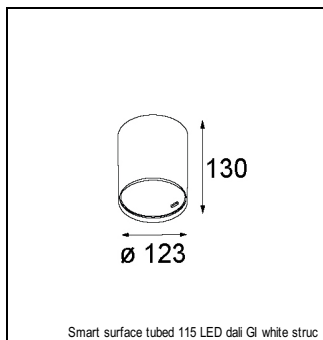

Art. Nr. 12753109

SPECIFICATIONS

Lamp	1x LED Array		
Gear / Transfo	LED gear not incl.		
Cut-out size	ø 108 h 100		
Weight	0.467kg		
Min. Distance	0.1		
IP	IP54		
Glow Wire Test	960°		
Lifetime	L80 B20 @ 50.000 hrs		
CRI	90		
Power supply	350mA 31Vf	500mA 32Vf	700mA 34Vf
Connected load	11W	16.25W	23.6W
Lumen	934lm	1281lm	1704lm
Efficacy	85lm/W	79lm/W	72lm/W
UGR	24	26	27
Adjustability	Not Applicable		
Remark	! 3500K on request ! can be combined with Smart mask ! can be combined with Smart surface box & surface tubed (surface/suspension)		

CONBOX

10889830	CONBOX 190X192X130X256
----------	------------------------

ACCESSORIES

RECESSED-FRAME

12810230	RECESSED RING Ø127 H100
----------	-------------------------

GYPKIT

12290530	GYPKIT 190X190 - Ø108
----------	-----------------------