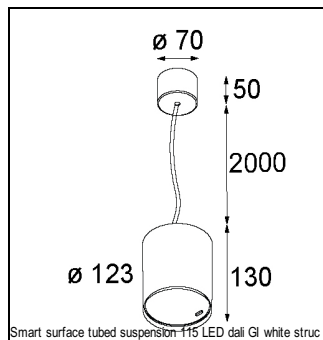

HUE-BRIDGE

70000616	PHILIPS HUE BRIDGE EU
70000617	PHILIPS HUE BRIDGE UK

HUE-MODULE

13190030	MODULAR CONNECTED 1-10V WHITE COMPONENT

SURFACE-TUBED

13140309	SMART SURFACE TUBED 115 LED DALI GI WHITE STRUC
13140332	SMART SURFACE TUBED 115 LED DALI GI BLACK STRUC
13140324	SMART SURFACE TUBED 115 LED DALI GI BRUSHED ALU
13140209	SMART SURFACE TUBED 115 LED 1-10V/PUSHDIM GI WHITE STRUC
13140232	SMART SURFACE TUBED 115 LED 1-10V/PUSHDIM GI BLACK STRUC
13140224	SMART SURFACE TUBED 115 LED 1-10V/PUSHDIM GI BRUSHED ALU
13140109	SMART SURFACE TUBED 115 LED TRE DIM GI WHITE STRUC
13140132	SMART SURFACE TUBED 115 LED TRE DIM GI BLACK STRUC
13140124	SMART SURFACE TUBED 115 LED TRE DIM GI BRUSHED ALU
13141309	SMART SURFACE TUBED SUSPENSION 115 LED DALI GI WHITE STRUC
13141332	SMART SURFACE TUBED SUSPENSION 115 LED DALI GI BLACK STRUC
13141324	SMART SURFACE TUBED SUSPENSION 115 LED DALI GI BRUSHED ALU
13141209	SMART SURFACE TUBED SUSPENSION 115 LED 1-10V/PUSHDIM GI WHITE STRUC
13141232	SMART SURFACE TUBED SUSPENSION 115 LED 1-10V/PUSHDIM GI BLACK STRUC
13141224	SMART SURFACE TUBED SUSPENSION 115 LED 1-10V/PUSHDIM GI BRUSHED ALU
13141109	SMART SURFACE TUBED SUSPENSION 115 LED TRE DIM GI WHITE STRUC
13141132	SMART SURFACE TUBED SUSPENSION 115 LED TRE DIM GI BLACK STRUC
13141124	SMART SURFACE TUBED SUSPENSION 115 LED TRE DIM GI BRUSHED ALU

CONBOX

10889830	CONBOX 190X192X130X256