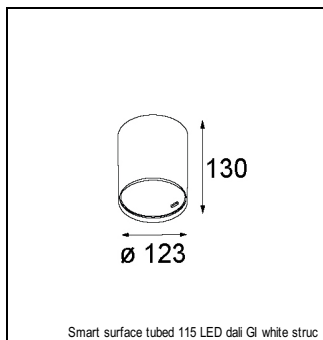

HUE-BRIDGE

70000616	PHILIPS HUE BRIDGE EU
70000617	PHILIPS HUE BRIDGE UK

HUE-MODULE

13190030	MODULAR CONNECTED 1-10V WHITE COMPONENT

SURFACE-TUBED

13140309	SMART SURFACE TUBED 115 LED DALI GI WHITE STRUC
13140332	SMART SURFACE TUBED 115 LED DALI GI BLACK STRUC
13140324	SMART SURFACE TUBED 115 LED DALI GI BRUSHED ALU
13140209	SMART SURFACE TUBED 115 LED 1-10V/PUSHDIM GI WHITE STRUC
13140232	SMART SURFACE TUBED 115 LED 1-10V/PUSHDIM GI BLACK STRUC
13140224	SMART SURFACE TUBED 115 LED 1-10V/PUSHDIM GI BRUSHED ALU
13140109	SMART SURFACE TUBED 115 LED TRE DIM GI WHITE STRUC
13140132	SMART SURFACE TUBED 115 LED TRE DIM GI BLACK STRUC
13140124	SMART SURFACE TUBED 115 LED TRE DIM GI BRUSHED ALU
13141309	SMART SURFACE TUBED SUSPENSION 115 LED DALI GI WHITE STRUC
13141332	SMART SURFACE TUBED SUSPENSION 115 LED DALI GI BLACK STRUC
13141324	SMART SURFACE TUBED SUSPENSION 115 LED DALI GI BRUSHED ALU
13141209	SMART SURFACE TUBED SUSPENSION 115 LED 1-10V/PUSHDIM GI WHITE STRUC
13141232	SMART SURFACE TUBED SUSPENSION 115 LED 1-10V/PUSHDIM GI BLACK STRUC
13141224	SMART SURFACE TUBED SUSPENSION 115 LED 1-10V/PUSHDIM GI BRUSHED ALU
13141109	SMART SURFACE TUBED SUSPENSION 115 LED TRE DIM GI WHITE STRUC
13141132	SMART SURFACE TUBED SUSPENSION 115 LED TRE DIM GI BLACK STRUC
13141124	SMART SURFACE TUBED SUSPENSION 115 LED TRE DIM GI BRUSHED ALU

CONBOX

10889830	CONBOX 190X192X130X256