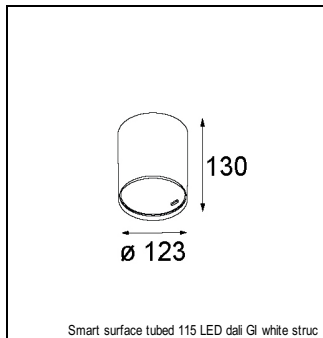

Art. Nr. 12753032

SPECIFICATIONS

Lamp	1x LED Array		
Gear / Transfo	LED gear not incl.		
Cut-out size	ø 108 h 100		
Weight	0.467kg		
Min. Distance	0.1		
IP	IP54		
Glow Wire Test	960°		
Lifetime	L80 B20 @ 50.000 hrs		
CRI	90		
Power supply	350mA 31Vf	500mA 32Vf	700mA 34Vf
Connected load	11W	16.25W	23.6W
Lumen	697lm	957lm	1272lm
Efficacy	63lm/W	59lm/W	54lm/W
UGR	22	23	24
Adjustability	Not Applicable		
Remark	! 3500K on request ! can be combined with Smart mask ! can be combined with Smart surface box & surface tubed (surface/suspension)		

CONBOX

10889830	CONBOX 190X192X130X256
----------	------------------------

ACCESSORIES

RECESSED-FRAME

12810230	RECESSED RING Ø127 H100
----------	-------------------------

GYPKIT

12290530	GYPKIT 190X190 - Ø108
----------	-----------------------