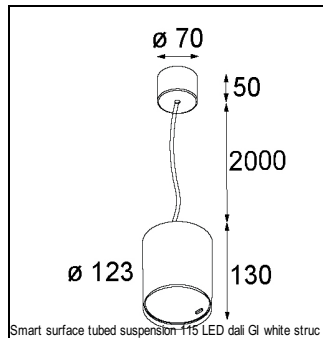

Art. Nr. 12753032

SPECIFICATIONS

Lamp	1x LED Array		
Gear / Transfo	LED gear not incl.		
Cut-out size	ø 108 h 100		
Weight	0.467kg		
Min. Distance	0.1		
IP	IP54		
Glow Wire Test	960°		
Lifetime	L80 B20 @ 50.000 hrs		
CRI	90		
Power supply	350mA 31Vf	500mA 32Vf	700mA 34Vf
Connected load	11W	16.25W	23.6W
Lumen	697lm	957lm	1272lm
Efficacy	63lm/W	59lm/W	54lm/W
UGR	22	23	24
Adjustability	Not Applicable		
Remark	! 3500K on request ! can be combined with Smart mask ! can be combined with Smart surface box & surface tubed (surface/suspension)		

CONBOX

10889830	CONBOX 190X192X130X256
----------	------------------------

ACCESSORIES

RECESSED-FRAME

12810230	RECESSED RING Ø127 H100
----------	-------------------------

GYPKIT

12290530	GYPKIT 190X190 - Ø108
----------	-----------------------