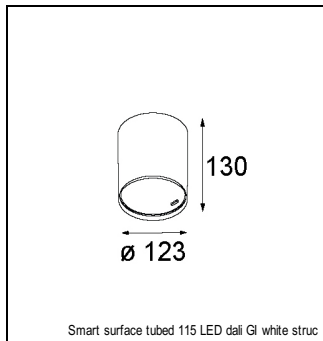

Art. Nr. 12753009

SPECIFICATIONS

Lamp	1x LED Array		
Gear / Transfo	LED gear not incl.		
Cut-out size	ø 108 h 100		
Weight	0.467kg		
Min. Distance	0.1		
IP	IP54		
Glow Wire Test	960°		
Lifetime	L80 B20 @ 50.000 hrs		
CRI	90		
Power supply	350mA 31Vf	500mA 32Vf	700mA 34Vf
Connected load	11W	16.25W	23.6W
Lumen	816lm	1119lm	1489lm
Efficacy	74lm/W	69lm/W	63lm/W
UGR	24	25	26
Adjustability	Not Applicable		
Remark	! 3500K on request ! can be combined with Smart mask ! can be combined with Smart surface box & surface tubed (surface/suspension)		

CONBOX

10889830	CONBOX 190X192X130X256
----------	------------------------

ACCESSORIES

RECESSED-FRAME

12810230	RECESSED RING Ø127 H100
----------	-------------------------

GYPKIT

12290530	GYPKIT 190X190 - Ø108
----------	-----------------------