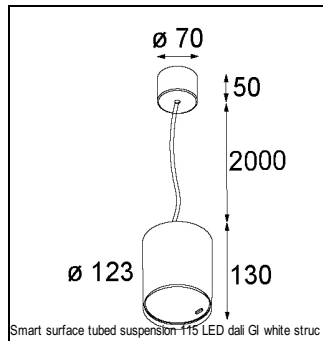

Art. Nr. 12753009

SPECIFICATIONS

Lamp	1x LED Array		
Gear / Transfo	LED gear not incl.		
Cut-out size	ø 108 h 100		
Weight	0.467kg		
Min. Distance	0.1		
IP	IP54		
Glow Wire Test	960°		
Lifetime	L80 B20 @ 50.000 hrs		
CRI	90		
Power supply	350mA 31Vf	500mA 32Vf	700mA 34Vf
Connected load	11W	16.25W	23.6W
Lumen	816lm	1119lm	1489lm
Efficacy	74lm/W	69lm/W	63lm/W
UGR	24	25	26
Adjustability	Not Applicable		
Remark	! 3500K on request ! can be combined with Smart mask ! can be combined with Smart surface box & surface tubed (surface/suspension)		

CONBOX

10889830	CONBOX 190X192X130X256
----------	------------------------

ACCESSORIES

RECESSED-FRAME

12810230	RECESSED RING Ø127 H100
----------	-------------------------

GYPKIT

12290530	GYPKIT 190X190 - Ø108
----------	-----------------------