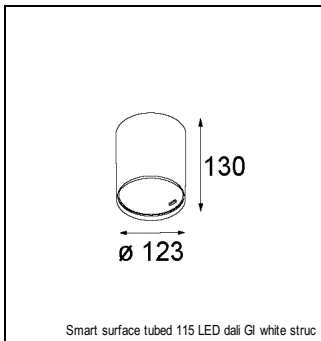

Art. Nr. 12752846

SPECIFICATIONS

Lamp	1x LED Array		
Gear / Transfo	LED gear not incl.		
Cut-out size	ø 108 h 100		
Weight	0.48kg		
Min. Distance	0.1		
IP	IP54		
Glow Wire Test	960°		
Lifetime	L80 B20 @ 50.000 hrs		
CRI	90		
Power supply	350mA 31Vf	500mA 32Vf	700mA 34Vf
Connected load	11W	16.25W	23.6W
Lumen	1178lm	1616lm	2150lm
Efficacy	107lm/W	99lm/W	91lm/W
UGR	16	18	19
Adjustability	Not Applicable		
Remark	! 3500K on request ! can be combined with Smart mask ! can be combined with Smart surface box & surface tubed (surface/suspension)		

CONBOX

10889830	CONBOX 190X192X130X256
----------	------------------------

ACCESSORIES

GYPKIT

12290530	GYPKIT 190X190 - Ø108
----------	-----------------------

RECESSED-FRAME

12810230	RECESSED RING Ø127 H100
----------	-------------------------