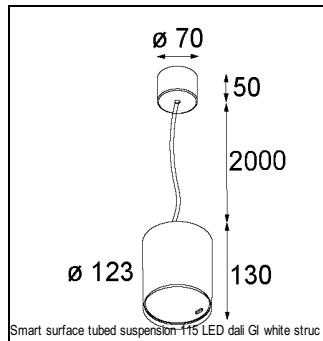

Art. Nr. 12752846

SPECIFICATIONS

Lamp	1x LED Array		
Gear / Transfo	LED gear not incl.		
Cut-out size	ø 108 h 100		
Weight	0.48kg		
Min. Distance	0.1		
IP	IP54		
Glow Wire Test	960°		
Lifetime	L80 B20 @ 50.000 hrs		
CRI	90		
Power supply	350mA 31Vf	500mA 32Vf	700mA 34Vf
Connected load	11W	16.25W	23.6W
Lumen	1178lm	1616lm	2150lm
Efficacy	107lm/W	99lm/W	91lm/W
UGR	16	18	19
Adjustability	Not Applicable		
Remark	! 3500K on request ! can be combined with Smart mask ! can be combined with Smart surface box & surface tubed (surface/suspension)		

CONBOX

10889830	CONBOX 190X192X130X256
----------	------------------------

ACCESSORIES

GYPKIT

12290530	GYPKIT 190X190 - Ø108
----------	-----------------------

RECESSED-FRAME

12810230	RECESSED RING Ø127 H100
----------	-------------------------