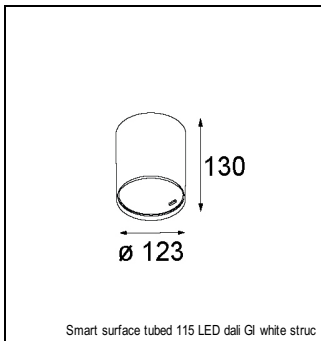

Art. Nr. 12752832

SPECIFICATIONS

Lamp	1x LED Array		
Gear / Transfo	LED gear not incl.		
Cut-out size	ø 108 h 100		
Weight	0.48kg		
Min. Distance	0.1		
IP	IP54		
Glow Wire Test	960°		
Lifetime	L80 B20 @ 50.000 hrs		
CRI	90		
Power supply	350mA	500mA	700mA
	31Vf	32Vf	34Vf
Connected load	11W	16.25W	23.6W
Lumen	1138lm	1561lm	2077lm
Efficacy	103lm/W	96lm/W	88lm/W
UGR	16	17	18
Adjustability	Not Applicable		
Remark	! 3500K on request ! can be combined with Smart mask ! can be combined with Smart surface box & surface tubed (surface/suspension)		

CONBOX

10889830	CONBOX 190X192X130X256
----------	------------------------

ACCESSORIES

GYPKIT

12290530	GYPKIT 190X190 - Ø108
----------	-----------------------

RECESSED-FRAME

12810230	RECESSED RING Ø127 H100
----------	-------------------------