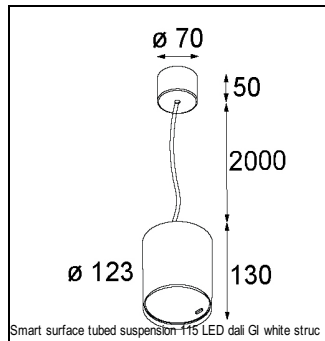

Art. Nr. 12752832

SPECIFICATIONS

Lamp	1x LED Array		
Gear / Transfo	LED gear not incl.		
Cut-out size	ø 108 h 100		
Weight	0.48kg		
Min. Distance	0.1		
IP	IP54		
Glow Wire Test	960°		
Lifetime	L80 B20 @ 50.000 hrs		
CRI	90		
Power supply	350mA	500mA	700mA
	31Vf	32Vf	34Vf
Connected load	11W	16.25W	23.6W
Lumen	1138lm	1561lm	2077lm
Efficacy	103lm/W	96lm/W	88lm/W
UGR	16	17	18
Adjustability	Not Applicable		
Remark	! 3500K on request ! can be combined with Smart mask ! can be combined with Smart surface box & surface tubed (surface/suspension)		

CONBOX

10889830	CONBOX 190X192X130X256
----------	------------------------

ACCESSORIES

GYPKIT

12290530	GYPKIT 190X190 - Ø108
----------	-----------------------

RECESSED-FRAME

12810230	RECESSED RING Ø127 H100
----------	-------------------------