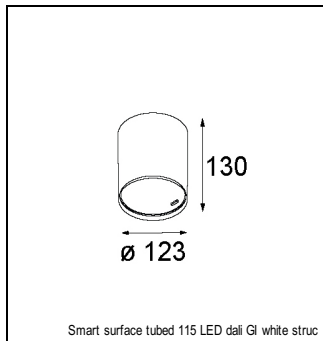

Art. Nr. 12752809

SPECIFICATIONS

Lamp	1x LED Array		
Gear / Transfo	LED gear not incl.		
Cut-out size	ø 108 h 100		
Weight	0.48kg		
Min. Distance	0.1		
IP	IP54		
Glow Wire Test	960°		
Lifetime	L80 B20 @ 50.000 hrs		
CRI	90		
Power supply	350mA 31Vf	500mA 32Vf	700mA 34Vf
Connected load	11W	16.25W	23.6W
Lumen	1178lm	1616lm	2150lm
Efficacy	107lm/W	99lm/W	91lm/W
UGR	16	18	19
Adjustability	Not Applicable		
Remark	! 3500K on request ! can be combined with Smart mask ! can be combined with Smart surface box & surface tubed (surface/suspension)		

CONBOX

10889830	CONBOX 190X192X130X256
----------	------------------------

ACCESSORIES

GYPKIT

12290530	GYPKIT 190X190 - Ø108
----------	-----------------------

RECESSED-FRAME

12810230	RECESSED RING Ø127 H100
----------	-------------------------