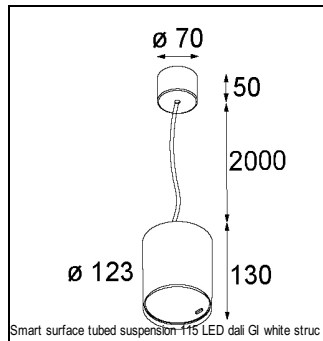

Art. Nr. 12752809

SPECIFICATIONS

Lamp	1x LED Array		
Gear / Transfo	LED gear not incl.		
Cut-out size	ø 108 h 100		
Weight	0.48kg		
Min. Distance	0.1		
IP	IP54		
Glow Wire Test	960°		
Lifetime	L80 B20 @ 50.000 hrs		
CRI	90		
Power supply	350mA 31Vf	500mA 32Vf	700mA 34Vf
Connected load	11W	16.25W	23.6W
Lumen	1178lm	1616lm	2150lm
Efficacy	107lm/W	99lm/W	91lm/W
UGR	16	18	19
Adjustability	Not Applicable		
Remark	! 3500K on request ! can be combined with Smart mask ! can be combined with Smart surface box & surface tubed (surface/suspension)		

CONBOX

10889830	CONBOX 190X192X130X256
----------	------------------------

ACCESSORIES

GYPKIT

12290530	GYPKIT 190X190 - Ø108
----------	-----------------------

RECESSED-FRAME

12810230	RECESSED RING Ø127 H100
----------	-------------------------