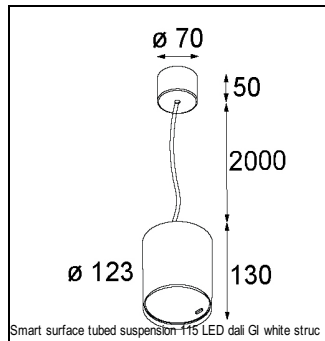

HUE-MODULE

13190030	MODULAR CONNECTED 1-10V WHITE COMPONENT

HUE-BRIDGE

70000617	PHILIPS HUE BRIDGE UK
70000616	PHILIPS HUE BRIDGE EU

SURFACE-TUBED

13140309	SMART SURFACE TUBED 115 LED DALI GI WHITE STRUC
13140332	SMART SURFACE TUBED 115 LED DALI GI BLACK STRUC
13140324	SMART SURFACE TUBED 115 LED DALI GI BRUSHED ALU
13140209	SMART SURFACE TUBED 115 LED 1-10V/PUSHDIM GI WHITE STRUC
13140232	SMART SURFACE TUBED 115 LED 1-10V/PUSHDIM GI BLACK STRUC
13140224	SMART SURFACE TUBED 115 LED 1-10V/PUSHDIM GI BRUSHED ALU
13140109	SMART SURFACE TUBED 115 LED TRE DIM GI WHITE STRUC
13140132	SMART SURFACE TUBED 115 LED TRE DIM GI BLACK STRUC
13140124	SMART SURFACE TUBED 115 LED TRE DIM GI BRUSHED ALU
13141309	SMART SURFACE TUBED SUSPENSION 115 LED DALI GI WHITE STRUC
13141332	SMART SURFACE TUBED SUSPENSION 115 LED DALI GI BLACK STRUC
13141324	SMART SURFACE TUBED SUSPENSION 115 LED DALI GI BRUSHED ALU
13141209	SMART SURFACE TUBED SUSPENSION 115 LED 1-10V/PUSHDIM GI WHITE STRUC
13141232	SMART SURFACE TUBED SUSPENSION 115 LED 1-10V/PUSHDIM GI BLACK STRUC
13141224	SMART SURFACE TUBED SUSPENSION 115 LED 1-10V/PUSHDIM GI BRUSHED ALU
13141109	SMART SURFACE TUBED SUSPENSION 115 LED TRE DIM GI WHITE STRUC
13141132	SMART SURFACE TUBED SUSPENSION 115 LED TRE DIM GI BLACK STRUC
13141124	SMART SURFACE TUBED SUSPENSION 115 LED TRE DIM GI BRUSHED ALU

CONBOX

10889830	CONBOX 190X192X130X256