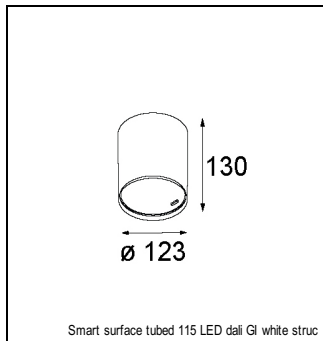

HUE-MODULE

13190030	MODULAR CONNECTED 1-10V WHITE COMPONENT

HUE-BRIDGE

70000617	PHILIPS HUE BRIDGE UK
70000616	PHILIPS HUE BRIDGE EU

SURFACE-TUBED

13140309	SMART SURFACE TUBED 115 LED DALI GI WHITE STRUC
13140332	SMART SURFACE TUBED 115 LED DALI GI BLACK STRUC
13140324	SMART SURFACE TUBED 115 LED DALI GI BRUSHED ALU
13140209	SMART SURFACE TUBED 115 LED 1-10V/PUSHDIM GI WHITE STRUC
13140232	SMART SURFACE TUBED 115 LED 1-10V/PUSHDIM GI BLACK STRUC
13140224	SMART SURFACE TUBED 115 LED 1-10V/PUSHDIM GI BRUSHED ALU
13140109	SMART SURFACE TUBED 115 LED TRE DIM GI WHITE STRUC
13140132	SMART SURFACE TUBED 115 LED TRE DIM GI BLACK STRUC
13140124	SMART SURFACE TUBED 115 LED TRE DIM GI BRUSHED ALU
13141309	SMART SURFACE TUBED SUSPENSION 115 LED DALI GI WHITE STRUC
13141332	SMART SURFACE TUBED SUSPENSION 115 LED DALI GI BLACK STRUC
13141324	SMART SURFACE TUBED SUSPENSION 115 LED DALI GI BRUSHED ALU
13141209	SMART SURFACE TUBED SUSPENSION 115 LED 1-10V/PUSHDIM GI WHITE STRUC
13141232	SMART SURFACE TUBED SUSPENSION 115 LED 1-10V/PUSHDIM GI BLACK STRUC
13141224	SMART SURFACE TUBED SUSPENSION 115 LED 1-10V/PUSHDIM GI BRUSHED ALU
13141109	SMART SURFACE TUBED SUSPENSION 115 LED TRE DIM GI WHITE STRUC
13141132	SMART SURFACE TUBED SUSPENSION 115 LED TRE DIM GI BLACK STRUC
13141124	SMART SURFACE TUBED SUSPENSION 115 LED TRE DIM GI BRUSHED ALU

CONBOX

10889830	CONBOX 190X192X130X256