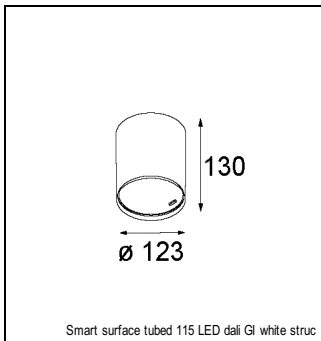

Art. Nr. 12752732

SPECIFICATIONS

Lamp	1x LED Array		
Gear / Transfo	LED gear not incl.		
Cut-out size	ø 108 h 100		
Weight	0.48kg		
Min. Distance	0.1		
IP	IP54		
Glow Wire Test	960°		
Lifetime	L80 B20 @ 50.000 hrs		
CRI	90		
Power supply	350mA 31Vf	500mA 32Vf	700mA 34Vf
Connected load	11W	16.25W	23.6W
Lumen	1119lm	1535lm	2041lm
Efficacy	102lm/W	94lm/W	86lm/W
UGR	15	17	18
Adjustability	Not Applicable		
Remark	! 3500K on request ! can be combined with Smart mask ! can be combined with Smart surface box & surface tubed (surface/suspension)		

CONBOX

10889830	CONBOX 190X192X130X256
----------	------------------------

ACCESSORIES

GYPKIT

12290530	GYPKIT 190X190 - Ø108
----------	-----------------------

RECESSED-FRAME

12810230	RECESSED RING Ø127 H100
----------	-------------------------