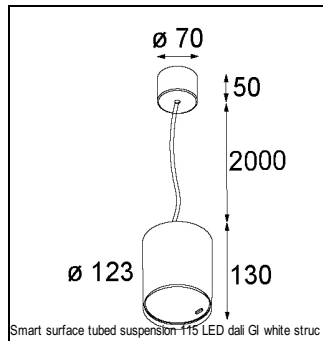

Art. Nr. 12752732

SPECIFICATIONS

Lamp	1x LED Array		
Gear / Transfo	LED gear not incl.		
Cut-out size	ø 108 h 100		
Weight	0.48kg		
Min. Distance	0.1		
IP	IP54		
Glow Wire Test	960°		
Lifetime	L80 B20 @ 50.000 hrs		
CRI	90		
Power supply	350mA 31Vf	500mA 32Vf	700mA 34Vf
Connected load	11W	16.25W	23.6W
Lumen	1119lm	1535lm	2041lm
Efficacy	102lm/W	94lm/W	86lm/W
UGR	15	17	18
Adjustability	Not Applicable		
Remark	! 3500K on request ! can be combined with Smart mask ! can be combined with Smart surface box & surface tubed (surface/suspension)		

CONBOX

10889830	CONBOX 190X192X130X256
----------	------------------------

ACCESSORIES

GYPKIT

12290530	GYPKIT 190X190 - Ø108
----------	-----------------------

RECESSED-FRAME

12810230	RECESSED RING Ø127 H100
----------	-------------------------