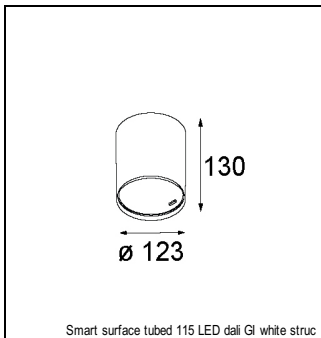

Art. Nr. 12752709

SPECIFICATIONS

Lamp	1x LED Array		
Gear / Transfo	LED gear not incl.		
Cut-out size	ø 108 h 100		
Weight	0.48kg		
Min. Distance	0.1		
IP	IP54		
Glow Wire Test	960°		
Lifetime	L80 B20 @ 50.000 hrs		
CRI	90		
Power supply	350mA 31Vf	500mA 32Vf	700mA 34Vf
Connected load	11W	16.25W	23.6W
Lumen	1178lm	1616lm	2150lm
Efficacy	107lm/W	99lm/W	91lm/W
UGR	16	17	18
Adjustability	Not Applicable		
Remark	! 3500K on request ! can be combined with Smart mask ! can be combined with Smart surface box & surface tubed (surface/suspension)		

CONBOX

10889830	CONBOX 190X192X130X256
----------	------------------------

ACCESSORIES

GYPKIT

12290530	GYPKIT 190X190 - Ø108
----------	-----------------------

RECESSED-FRAME

12810230	RECESSED RING Ø127 H100
----------	-------------------------