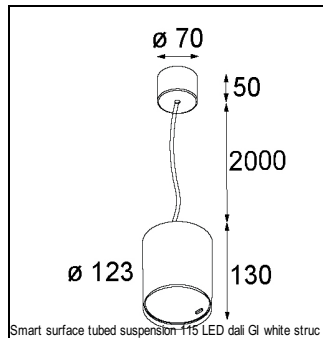

Art. Nr. 12752709

SPECIFICATIONS

Lamp	1x LED Array		
Gear / Transfo	LED gear not incl.		
Cut-out size	ø 108 h 100		
Weight	0.48kg		
Min. Distance	0.1		
IP	IP54		
Glow Wire Test	960°		
Lifetime	L80 B20 @ 50.000 hrs		
CRI	90		
Power supply	350mA 31Vf	500mA 32Vf	700mA 34Vf
Connected load	11W	16.25W	23.6W
Lumen	1178lm	1616lm	2150lm
Efficacy	107lm/W	99lm/W	91lm/W
UGR	16	17	18
Adjustability	Not Applicable		
Remark	! 3500K on request ! can be combined with Smart mask ! can be combined with Smart surface box & surface tubed (surface/suspension)		

CONBOX

10889830	CONBOX 190X192X130X256
----------	------------------------

ACCESSORIES

GYPKIT

12290530	GYPKIT 190X190 - Ø108
----------	-----------------------

RECESSED-FRAME

12810230	RECESSED RING Ø127 H100
----------	-------------------------