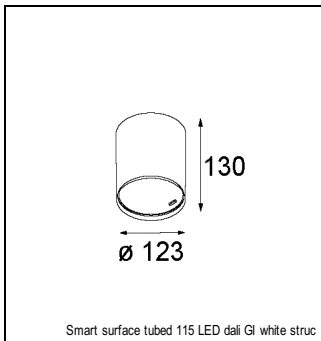

Art. Nr. 12752646

SPECIFICATIONS

Lamp	1x LED Array		
Gear / Transfo	LED gear not incl.		
Cut-out size	ø 108 h 100		
Weight	0.48kg		
Min. Distance	0.1		
IP	IP54		
Glow Wire Test	960°		
Lifetime	L80 B20 @ 50.000 hrs		
CRI	90		
Power supply	350mA 31Vf	500mA 32Vf	700mA 34Vf
Connected load	11W	16.25W	23.6W
Lumen	1011lm	1386lm	1844lm
Efficacy	92lm/W	85lm/W	78lm/W
UGR	16	17	18
Adjustability	Not Applicable		
Remark	! 3500K on request ! can be combined with Smart mask ! can be combined with Smart surface box & surface tubed (surface/suspension)		

CONBOX

10889830	CONBOX 190X192X130X256
----------	------------------------

ACCESSORIES

GYPKIT

12290530	GYPKIT 190X190 - Ø108
----------	-----------------------

RECESSED-FRAME

12810230	RECESSED RING Ø127 H100
----------	-------------------------