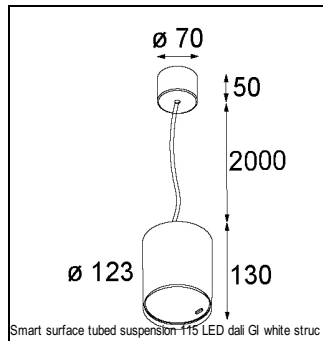

Art. Nr. 12752646

SPECIFICATIONS

Lamp	1x LED Array		
Gear / Transfo	LED gear not incl.		
Cut-out size	ø 108 h 100		
Weight	0.48kg		
Min. Distance	0.1		
IP	IP54		
Glow Wire Test	960°		
Lifetime	L80 B20 @ 50.000 hrs		
CRI	90		
Power supply	350mA 31Vf	500mA 32Vf	700mA 34Vf
Connected load	11W	16.25W	23.6W
Lumen	1011lm	1386lm	1844lm
Efficacy	92lm/W	85lm/W	78lm/W
UGR	16	17	18
Adjustability	Not Applicable		
Remark	! 3500K on request ! can be combined with Smart mask ! can be combined with Smart surface box & surface tubed (surface/suspension)		

CONBOX

10889830	CONBOX 190X192X130X256
----------	------------------------

ACCESSORIES

GYPKIT

12290530	GYPKIT 190X190 - Ø108
----------	-----------------------

RECESSED-FRAME

12810230	RECESSED RING Ø127 H100
----------	-------------------------