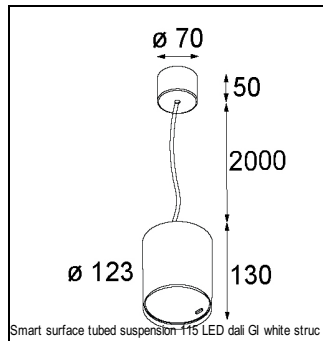

Art. Nr. 12752632

SPECIFICATIONS

Lamp	1x LED Array		
Gear / Transfo	LED gear not incl.		
Cut-out size	ø 108 h 100		
Weight	0.48kg		
Min. Distance	0.1		
IP	IP54		
Glow Wire Test	960°		
Lifetime	L80 B20 @ 50.000 hrs		
CRI	90		
Power supply	350mA 31Vf	500mA 32Vf	700mA 34Vf
Connected load	11W	16.25W	23.6W
Lumen	977lm	1339lm	1782lm
Efficacy	89lm/W	82lm/W	75lm/W
UGR	15	16	17
Adjustability	Not Applicable		
Remark	! 3500K on request ! can be combined with Smart mask ! can be combined with Smart surface box & surface tubed (surface/suspension)		

CONBOX

10889830	CONBOX 190X192X130X256
----------	------------------------

ACCESSORIES

GYPKIT

12290530	GYPKIT 190X190 - Ø108
----------	-----------------------

RECESSED-FRAME

12810230	RECESSED RING Ø127 H100
----------	-------------------------