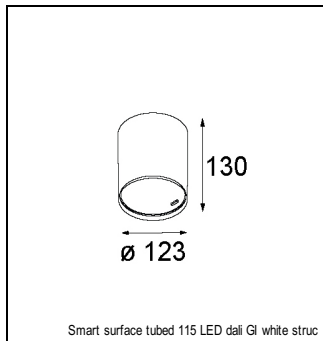

Art. Nr. 12752632

SPECIFICATIONS

Lamp	1x LED Array		
Gear / Transfo	LED gear not incl.		
Cut-out size	ø 108 h 100		
Weight	0.48kg		
Min. Distance	0.1		
IP	IP54		
Glow Wire Test	960°		
Lifetime	L80 B20 @ 50.000 hrs		
CRI	90		
Power supply	350mA 31Vf	500mA 32Vf	700mA 34Vf
Connected load	11W	16.25W	23.6W
Lumen	977lm	1339lm	1782lm
Efficacy	89lm/W	82lm/W	75lm/W
UGR	15	16	17
Adjustability	Not Applicable		
Remark	! 3500K on request ! can be combined with Smart mask ! can be combined with Smart surface box & surface tubed (surface/suspension)		

CONBOX

10889830	CONBOX 190X192X130X256
----------	------------------------

ACCESSORIES

GYPKIT

12290530	GYPKIT 190X190 - Ø108
----------	-----------------------

RECESSED-FRAME

12810230	RECESSED RING Ø127 H100
----------	-------------------------