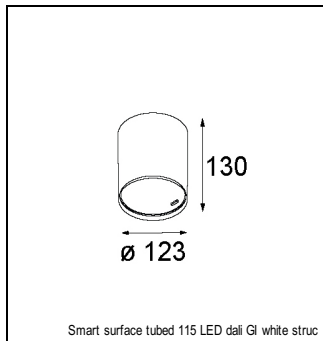

Art. Nr. 12752432

SPECIFICATIONS

Lamp	1x LED Array		
Gear / Transfo	LED gear not incl.		
Cut-out size	ø 108 h 100		
Weight	0.48kg		
Min. Distance	0.1		
IP	IP54		
Glow Wire Test	960°		
Lifetime	L80 B20 @ 50.000 hrs		
CRI	90		
Power supply	350mA 31Vf	500mA 32Vf	700mA 34Vf
Connected load	11W	16.25W	23.6W
Lumen	960lm	1316lm	1751lm
Efficacy	87lm/W	81lm/W	74lm/W
UGR	15	16	17
Adjustability	Not Applicable		
Remark	! 3500K on request ! can be combined with Smart mask ! can be combined with Smart surface box & surface tubed (surface/suspension)		

CONBOX

10889830	CONBOX 190X192X130X256
----------	------------------------

ACCESSORIES

GYPKIT

12290530	GYPKIT 190X190 - Ø108
----------	-----------------------

RECESSED-FRAME

12810230	RECESSED RING Ø127 H100
----------	-------------------------