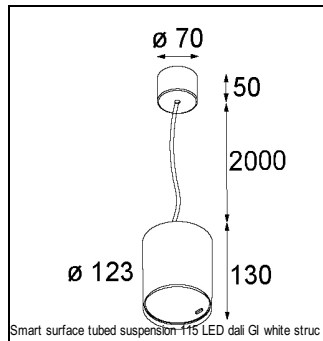

Art. Nr. 12752432

SPECIFICATIONS

Lamp	1x LED Array		
Gear / Transfo	LED gear not incl.		
Cut-out size	ø 108 h 100		
Weight	0.48kg		
Min. Distance	0.1		
IP	IP54		
Glow Wire Test	960°		
Lifetime	L80 B20 @ 50.000 hrs		
CRI	90		
Power supply	350mA 31Vf	500mA 32Vf	700mA 34Vf
Connected load	11W	16.25W	23.6W
Lumen	960lm	1316lm	1751lm
Efficacy	87lm/W	81lm/W	74lm/W
UGR	15	16	17
Adjustability	Not Applicable		
Remark	! 3500K on request ! can be combined with Smart mask ! can be combined with Smart surface box & surface tubed (surface/suspension)		

CONBOX

10889830	CONBOX 190X192X130X256
----------	------------------------

ACCESSORIES

GYPKIT

12290530	GYPKIT 190X190 - Ø108
----------	-----------------------

RECESSED-FRAME

12810230	RECESSED RING Ø127 H100
----------	-------------------------