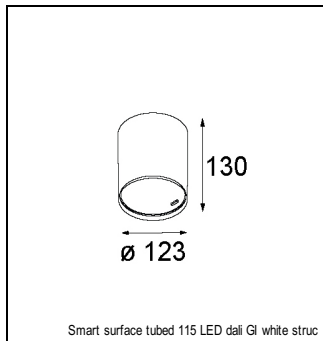

Art. Nr. 12752346

SPECIFICATIONS

Lamp	1x LED Array		
Gear / Transfo	LED gear not incl.		
Cut-out size	ø 108 h 100		
Weight	0.48kg		
Min. Distance	0.1		
IP	IP54		
Glow Wire Test	960°		
Lifetime	L80 B20 @ 50.000 hrs		
CRI	90		
Power supply	350mA 31Vf	500mA 32Vf	700mA 34Vf
Connected load	11W	16.25W	23.6W
Lumen	1029lm	1412lm	1878lm
Efficacy	94lm/W	87lm/W	80lm/W
UGR	16	17	18
Adjustability	Not Applicable		
Remark	! 3500K on request ! can be combined with Smart mask ! can be combined with Smart surface box & surface tubed (surface/suspension)		

CONBOX

10889830	CONBOX 190X192X130X256
----------	------------------------

ACCESSORIES

GYPKIT

12290530	GYPKIT 190X190 - Ø108
----------	-----------------------

RECESSED-FRAME

12810230	RECESSED RING Ø127 H100
----------	-------------------------