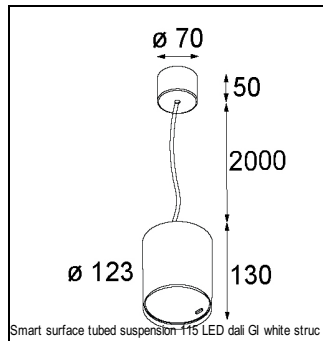

Art. Nr. 12752346

SPECIFICATIONS

Lamp	1x LED Array		
Gear / Transfo	LED gear not incl.		
Cut-out size	ø 108 h 100		
Weight	0.48kg		
Min. Distance	0.1		
IP	IP54		
Glow Wire Test	960°		
Lifetime	L80 B20 @ 50.000 hrs		
CRI	90		
Power supply	350mA 31Vf	500mA 32Vf	700mA 34Vf
Connected load	11W	16.25W	23.6W
Lumen	1029lm	1412lm	1878lm
Efficacy	94lm/W	87lm/W	80lm/W
UGR	16	17	18
Adjustability	Not Applicable		
Remark	! 3500K on request ! can be combined with Smart mask ! can be combined with Smart surface box & surface tubed (surface/suspension)		

CONBOX

10889830	CONBOX 190X192X130X256
----------	------------------------

ACCESSORIES

GYPKIT

12290530	GYPKIT 190X190 - Ø108
----------	-----------------------

RECESSED-FRAME

12810230	RECESSED RING Ø127 H100
----------	-------------------------