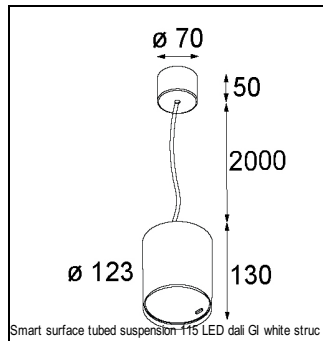

Art. Nr. 12752332

SPECIFICATIONS

Lamp	1x LED Array		
Gear / Transfo	LED gear not incl.		
Cut-out size	ø 108 h 100		
Weight	0.48kg		
Min. Distance	0.1		
IP	IP54		
Glow Wire Test	960°		
Lifetime	L80 B20 @ 50.000 hrs		
CRI	90		
Power supply	350mA 31Vf	500mA 32Vf	700mA 34Vf
Connected load	11W	16.25W	23.6W
Lumen	994lm	1364lm	1814lm
Efficacy	90lm/W	84lm/W	77lm/W
UGR	15	16	17
Adjustability	Not Applicable		
Remark	! 3500K on request ! can be combined with Smart mask ! can be combined with Smart surface box & surface tubed (surface/suspension)		

CONBOX

10889830	CONBOX 190X192X130X256
----------	------------------------

ACCESSORIES

GYPKIT

12290530	GYPKIT 190X190 - Ø108
----------	-----------------------

RECESSED-FRAME

12810230	RECESSED RING Ø127 H100
----------	-------------------------