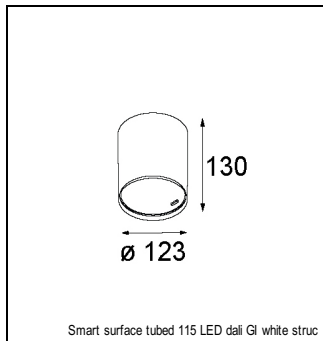

Art. Nr. 12752332

SPECIFICATIONS

Lamp	1x LED Array		
Gear / Transfo	LED gear not incl.		
Cut-out size	ø 108 h 100		
Weight	0.48kg		
Min. Distance	0.1		
IP	IP54		
Glow Wire Test	960°		
Lifetime	L80 B20 @ 50.000 hrs		
CRI	90		
Power supply	350mA 31Vf	500mA 32Vf	700mA 34Vf
Connected load	11W	16.25W	23.6W
Lumen	994lm	1364lm	1814lm
Efficacy	90lm/W	84lm/W	77lm/W
UGR	15	16	17
Adjustability	Not Applicable		
Remark	! 3500K on request ! can be combined with Smart mask ! can be combined with Smart surface box & surface tubed (surface/suspension)		

CONBOX

10889830	CONBOX 190X192X130X256
----------	------------------------

ACCESSORIES

GYPKIT

12290530	GYPKIT 190X190 - Ø108
----------	-----------------------

RECESSED-FRAME

12810230	RECESSED RING Ø127 H100
----------	-------------------------