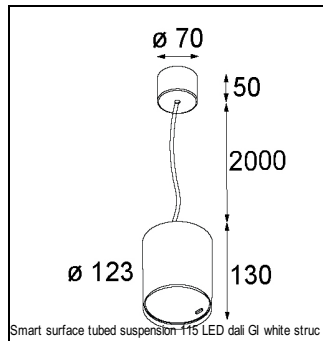

Art. Nr. 12752246

SPECIFICATIONS

Lamp	1x LED Array		
Gear / Transfo	LED gear not incl.		
Cut-out size	ø 108 h 100		
Weight	0.48kg		
Min. Distance	0.1		
IP	IP54		
Glow Wire Test	960°		
Lifetime	L80 B20 @ 50.000 hrs		
CRI	90		
Power supply	350mA 31Vf	500mA 32Vf	700mA 34Vf
Connected load	11W	16.25W	23.6W
Lumen	1029lm	1412lm	1878lm
Efficacy	94lm/W	87lm/W	80lm/W
UGR	15	16	17
Adjustability	Not Applicable		
Remark	! 3500K on request ! can be combined with Smart mask ! can be combined with Smart surface box & surface tubed (surface/suspension)		

CONBOX

10889830	CONBOX 190X192X130X256
----------	------------------------

ACCESSORIES

GYPKIT

12290530	GYPKIT 190X190 - Ø108
----------	-----------------------

RECESSED-FRAME

12810230	RECESSED RING Ø127 H100
----------	-------------------------