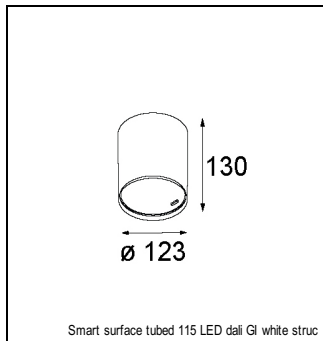

Art. Nr. 12752246

SPECIFICATIONS

Lamp	1x LED Array		
Gear / Transfo	LED gear not incl.		
Cut-out size	ø 108 h 100		
Weight	0.48kg		
Min. Distance	0.1		
IP	IP54		
Glow Wire Test	960°		
Lifetime	L80 B20 @ 50.000 hrs		
CRI	90		
Power supply	350mA 31Vf	500mA 32Vf	700mA 34Vf
Connected load	11W	16.25W	23.6W
Lumen	1029lm	1412lm	1878lm
Efficacy	94lm/W	87lm/W	80lm/W
UGR	15	16	17
Adjustability	Not Applicable		
Remark	! 3500K on request ! can be combined with Smart mask ! can be combined with Smart surface box & surface tubed (surface/suspension)		

CONBOX

10889830	CONBOX 190X192X130X256
----------	------------------------

ACCESSORIES

GYPKIT

12290530	GYPKIT 190X190 - Ø108
----------	-----------------------

RECESSED-FRAME

12810230	RECESSED RING Ø127 H100
----------	-------------------------