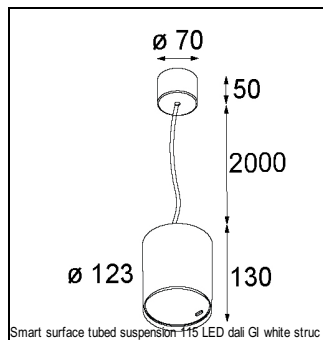

HUE-MODULE

13190030	MODULAR CONNECTED 1-10V WHITE COMPONENT

HUE-BRIDGE

70000617	PHILIPS HUE BRIDGE UK
70000616	PHILIPS HUE BRIDGE EU

SURFACE-TUBED

13140309	SMART SURFACE TUBED 115 LED DALI GI WHITE STRUC
13140332	SMART SURFACE TUBED 115 LED DALI GI BLACK STRUC
13140324	SMART SURFACE TUBED 115 LED DALI GI BRUSHED ALU
13140209	SMART SURFACE TUBED 115 LED 1-10V/PUSHDIM GI WHITE STRUC
13140232	SMART SURFACE TUBED 115 LED 1-10V/PUSHDIM GI BLACK STRUC
13140224	SMART SURFACE TUBED 115 LED 1-10V/PUSHDIM GI BRUSHED ALU
13140109	SMART SURFACE TUBED 115 LED TRE DIM GI WHITE STRUC
13140132	SMART SURFACE TUBED 115 LED TRE DIM GI BLACK STRUC
13140124	SMART SURFACE TUBED 115 LED TRE DIM GI BRUSHED ALU
13141309	SMART SURFACE TUBED SUSPENSION 115 LED DALI GI WHITE STRUC
13141332	SMART SURFACE TUBED SUSPENSION 115 LED DALI GI BLACK STRUC
13141324	SMART SURFACE TUBED SUSPENSION 115 LED DALI GI BRUSHED ALU
13141209	SMART SURFACE TUBED SUSPENSION 115 LED 1-10V/PUSHDIM GI WHITE STRUC
13141232	SMART SURFACE TUBED SUSPENSION 115 LED 1-10V/PUSHDIM GI BLACK STRUC
13141224	SMART SURFACE TUBED SUSPENSION 115 LED 1-10V/PUSHDIM GI BRUSHED ALU
13141109	SMART SURFACE TUBED SUSPENSION 115 LED TRE DIM GI WHITE STRUC
13141132	SMART SURFACE TUBED SUSPENSION 115 LED TRE DIM GI BLACK STRUC
13141124	SMART SURFACE TUBED SUSPENSION 115 LED TRE DIM GI BRUSHED ALU

CONBOX

10889830	CONBOX 190X192X130X256