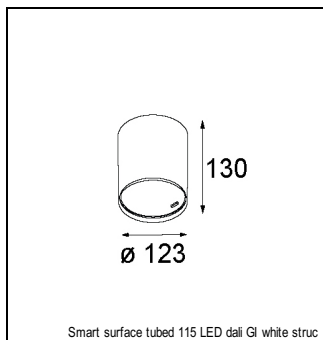

HUE-MODULE

13190030	MODULAR CONNECTED 1-10V WHITE COMPONENT

HUE-BRIDGE

70000617	PHILIPS HUE BRIDGE UK
70000616	PHILIPS HUE BRIDGE EU

SURFACE-TUBED

13140309	SMART SURFACE TUBED 115 LED DALI GI WHITE STRUC
13140332	SMART SURFACE TUBED 115 LED DALI GI BLACK STRUC
13140324	SMART SURFACE TUBED 115 LED DALI GI BRUSHED ALU
13140209	SMART SURFACE TUBED 115 LED 1-10V/PUSHDIM GI WHITE STRUC
13140232	SMART SURFACE TUBED 115 LED 1-10V/PUSHDIM GI BLACK STRUC
13140224	SMART SURFACE TUBED 115 LED 1-10V/PUSHDIM GI BRUSHED ALU
13140109	SMART SURFACE TUBED 115 LED TRE DIM GI WHITE STRUC
13140132	SMART SURFACE TUBED 115 LED TRE DIM GI BLACK STRUC
13140124	SMART SURFACE TUBED 115 LED TRE DIM GI BRUSHED ALU
13141309	SMART SURFACE TUBED SUSPENSION 115 LED DALI GI WHITE STRUC
13141332	SMART SURFACE TUBED SUSPENSION 115 LED DALI GI BLACK STRUC
13141324	SMART SURFACE TUBED SUSPENSION 115 LED DALI GI BRUSHED ALU
13141209	SMART SURFACE TUBED SUSPENSION 115 LED 1-10V/PUSHDIM GI WHITE STRUC
13141232	SMART SURFACE TUBED SUSPENSION 115 LED 1-10V/PUSHDIM GI BLACK STRUC
13141224	SMART SURFACE TUBED SUSPENSION 115 LED 1-10V/PUSHDIM GI BRUSHED ALU
13141109	SMART SURFACE TUBED SUSPENSION 115 LED TRE DIM GI WHITE STRUC
13141132	SMART SURFACE TUBED SUSPENSION 115 LED TRE DIM GI BLACK STRUC
13141124	SMART SURFACE TUBED SUSPENSION 115 LED TRE DIM GI BRUSHED ALU

CONBOX

10889830	CONBOX 190X192X130X256