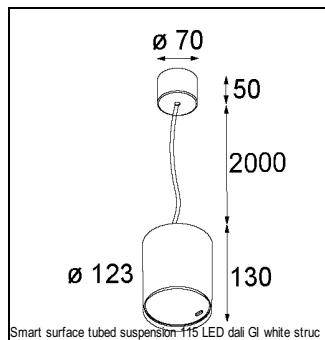

HUE-MODULE

13190030	MODULAR CONNECTED 1-10V WHITE COMPONENT

HUE-BRIDGE

70000617	PHILIPS HUE BRIDGE UK
70000616	PHILIPS HUE BRIDGE EU

SURFACE-TUBED

13140309	SMART SURFACE TUBED 115 LED DALI GI WHITE STRUC
13140332	SMART SURFACE TUBED 115 LED DALI GI BLACK STRUC
13140324	SMART SURFACE TUBED 115 LED DALI GI BRUSHED ALU
13140209	SMART SURFACE TUBED 115 LED 1-10V/PUSHDIM GI WHITE STRUC
13140232	SMART SURFACE TUBED 115 LED 1-10V/PUSHDIM GI BLACK STRUC
13140224	SMART SURFACE TUBED 115 LED 1-10V/PUSHDIM GI BRUSHED ALU
13140109	SMART SURFACE TUBED 115 LED TRE DIM GI WHITE STRUC
13140132	SMART SURFACE TUBED 115 LED TRE DIM GI BLACK STRUC
13140124	SMART SURFACE TUBED 115 LED TRE DIM GI BRUSHED ALU
13141309	SMART SURFACE TUBED SUSPENSION 115 LED DALI GI WHITE STRUC
13141332	SMART SURFACE TUBED SUSPENSION 115 LED DALI GI BLACK STRUC
13141324	SMART SURFACE TUBED SUSPENSION 115 LED DALI GI BRUSHED ALU
13141209	SMART SURFACE TUBED SUSPENSION 115 LED 1-10V/PUSHDIM GI WHITE STRUC
13141232	SMART SURFACE TUBED SUSPENSION 115 LED 1-10V/PUSHDIM GI BLACK STRUC
13141224	SMART SURFACE TUBED SUSPENSION 115 LED 1-10V/PUSHDIM GI BRUSHED ALU
13141109	SMART SURFACE TUBED SUSPENSION 115 LED TRE DIM GI WHITE STRUC
13141132	SMART SURFACE TUBED SUSPENSION 115 LED TRE DIM GI BLACK STRUC
13141124	SMART SURFACE TUBED SUSPENSION 115 LED TRE DIM GI BRUSHED ALU

CONBOX

10889830	CONBOX 190X192X130X256