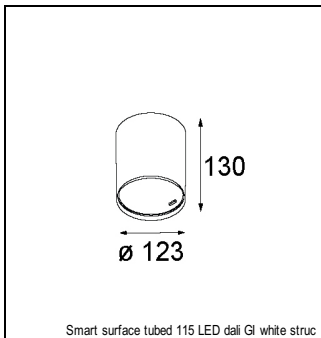

Art. Nr. 12752146

SPECIFICATIONS

Lamp	1x LED Array		
Gear / Transfo	LED gear not incl.		
Cut-out size	ø 108 h 100		
Weight	0.48kg		
Min. Distance	0.1		
IP	IP54		
Glow Wire Test	960°		
Lifetime	L80 B20 @ 50.000 hrs		
CRI	90		
Power supply	350mA 31Vf	500mA 32Vf	700mA 34Vf
Connected load	11W	16.25W	23.6W
Lumen	1178lm	1616lm	2150lm
Efficacy	107lm/W	99lm/W	91lm/W
UGR	16	17	18
Adjustability	Not Applicable		
Remark	! 3500K on request ! can be combined with Smart mask ! can be combined with Smart surface box & surface tubed (surface/suspension)		

CONBOX

10889830	CONBOX 190X192X130X256
----------	------------------------

ACCESSORIES

GYPKIT

12290530	GYPKIT 190X190 - Ø108
----------	-----------------------

RECESSED-FRAME

12810230	RECESSED RING Ø127 H100
----------	-------------------------