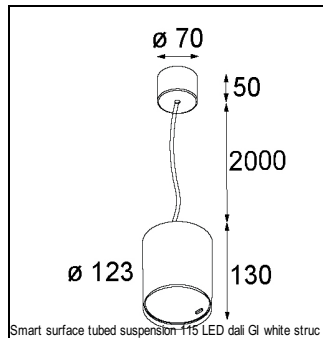

Art. Nr. 12752146

SPECIFICATIONS

Lamp	1x LED Array		
Gear / Transfo	LED gear not incl.		
Cut-out size	ø 108 h 100		
Weight	0.48kg		
Min. Distance	0.1		
IP	IP54		
Glow Wire Test	960°		
Lifetime	L80 B20 @ 50.000 hrs		
CRI	90		
Power supply	350mA 31Vf	500mA 32Vf	700mA 34Vf
Connected load	11W	16.25W	23.6W
Lumen	1178lm	1616lm	2150lm
Efficacy	107lm/W	99lm/W	91lm/W
UGR	16	17	18
Adjustability	Not Applicable		
Remark	! 3500K on request ! can be combined with Smart mask ! can be combined with Smart surface box & surface tubed (surface/suspension)		

CONBOX

10889830	CONBOX 190X192X130X256
----------	------------------------

ACCESSORIES

GYPKIT

12290530	GYPKIT 190X190 - Ø108
----------	-----------------------

RECESSED-FRAME

12810230	RECESSED RING Ø127 H100
----------	-------------------------