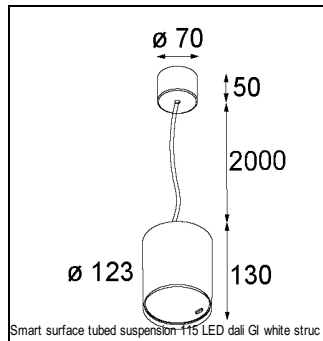

Art. Nr. 12752132

SPECIFICATIONS

Lamp	1x LED Array		
Gear / Transfo	LED gear not incl.		
Cut-out size	ø 108 h 100		
Weight	0.48kg		
Min. Distance	0.1		
IP	IP54		
Glow Wire Test	960°		
Lifetime	L80 B20 @ 50.000 hrs		
CRI	90		
Power supply	350mA 31Vf	500mA 32Vf	700mA 34Vf
Connected load	11W	16.25W	23.6W
Lumen	1129lm	1549lm	2060lm
Efficacy	103lm/W	95lm/W	87lm/W
UGR	15	16	17
Adjustability	Not Applicable		
Remark	! 3500K on request ! can be combined with Smart mask ! can be combined with Smart surface box & surface tubed (surface/suspension)		

CONBOX

10889830	CONBOX 190X192X130X256
----------	------------------------

ACCESSORIES

GYPKIT

12290530	GYPKIT 190X190 - Ø108
----------	-----------------------

RECESSED-FRAME

12810230	RECESSED RING Ø127 H100
----------	-------------------------