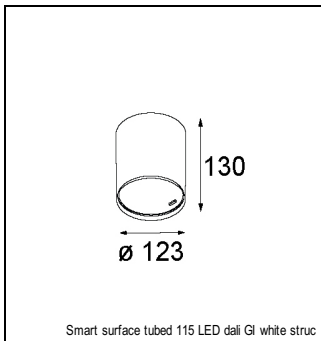

Art. Nr. 12752132

SPECIFICATIONS

Lamp	1x LED Array		
Gear / Transfo	LED gear not incl.		
Cut-out size	ø 108 h 100		
Weight	0.48kg		
Min. Distance	0.1		
IP	IP54		
Glow Wire Test	960°		
Lifetime	L80 B20 @ 50.000 hrs		
CRI	90		
Power supply	350mA 31Vf	500mA 32Vf	700mA 34Vf
Connected load	11W	16.25W	23.6W
Lumen	1129lm	1549lm	2060lm
Efficacy	103lm/W	95lm/W	87lm/W
UGR	15	16	17
Adjustability	Not Applicable		
Remark	! 3500K on request ! can be combined with Smart mask ! can be combined with Smart surface box & surface tubed (surface/suspension)		

CONBOX

10889830	CONBOX 190X192X130X256
----------	------------------------

ACCESSORIES

GYPKIT

12290530	GYPKIT 190X190 - Ø108
----------	-----------------------

RECESSED-FRAME

12810230	RECESSED RING Ø127 H100
----------	-------------------------