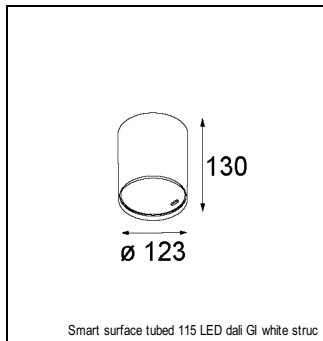

Art. Nr. 12752046

SPECIFICATIONS

Lamp	1x LED Array		
Gear / Transfo	LED gear not incl.		
Cut-out size	ø 108 h 100		
Weight	0.48kg		
Min. Distance	0.1		
IP	IP54		
Glow Wire Test	960°		
Lifetime	L80 B20 @ 50.000 hrs		
CRI	90		
Power supply	350mA 31Vf	500mA 32Vf	700mA 34Vf
Connected load	11W	16.25W	23.6W
Lumen	1029lm	1412lm	1878lm
Efficacy	94lm/W	87lm/W	80lm/W
UGR	16	17	18
Adjustability	Not Applicable		
Remark	! 3500K on request ! can be combined with Smart mask ! can be combined with Smart surface box & surface tubed (surface/suspension)		

CONBOX

10889830	CONBOX 190X192X130X256
----------	------------------------

ACCESSORIES

GYPKIT

12290530	GYPKIT 190X190 - Ø108
----------	-----------------------

RECESSED-FRAME

12810230	RECESSED RING Ø127 H100
----------	-------------------------