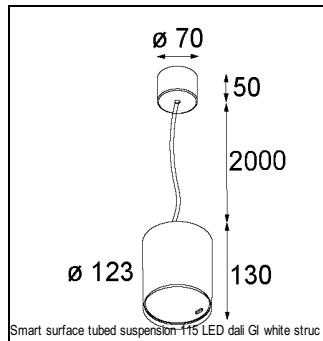

Art. Nr. 12752046

SPECIFICATIONS

Lamp	1x LED Array		
Gear / Transfo	LED gear not incl.		
Cut-out size	ø 108 h 100		
Weight	0.48kg		
Min. Distance	0.1		
IP	IP54		
Glow Wire Test	960°		
Lifetime	L80 B20 @ 50.000 hrs		
CRI	90		
Power supply	350mA 31Vf	500mA 32Vf	700mA 34Vf
Connected load	11W	16.25W	23.6W
Lumen	1029lm	1412lm	1878lm
Efficacy	94lm/W	87lm/W	80lm/W
UGR	16	17	18
Adjustability	Not Applicable		
Remark	! 3500K on request ! can be combined with Smart mask ! can be combined with Smart surface box & surface tubed (surface/suspension)		

CONBOX

10889830	CONBOX 190X192X130X256
----------	------------------------

ACCESSORIES

GYPKIT

12290530	GYPKIT 190X190 - Ø108
----------	-----------------------

RECESSED-FRAME

12810230	RECESSED RING Ø127 H100
----------	-------------------------