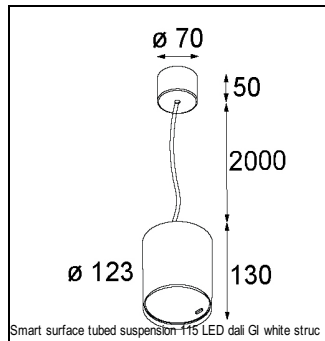

Art. Nr. 12751846

SPECIFICATIONS

Lamp	1x LED Array		
Gear / Transfo	LED gear not incl.		
Cut-out size	ø 108 h 100		
Weight	0.455kg		
Min. Distance	0.1		
IP	IP20		
Glow Wire Test	960°		
Lifetime	L80 B20 @ 50.000 hrs		
CRI	90		
Power supply	350mA 31Vf	500mA 32Vf	700mA 34Vf
Connected load	11W	16.25W	23.6W
Lumen	1228lm	1684lm	2240lm
Efficacy	112lm/W	104lm/W	95lm/W
UGR	16	17	18
Adjustability	Not Applicable		
Remark	! 3500K on request ! can be combined with Smart mask ! can be combined with Smart surface box & surface tubed (surface/suspension)		

CONBOX

10889830	CONBOX 190X192X130X256
----------	------------------------

ACCESSORIES

GYPKIT

12290530	GYPKIT 190X190 - Ø108
----------	-----------------------

RECESSED-FRAME

12810230	RECESSED RING Ø127 H100
----------	-------------------------