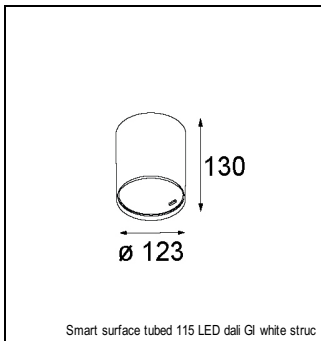

Art. Nr. 12751846

SPECIFICATIONS

Lamp	1x LED Array		
Gear / Transfo	LED gear not incl.		
Cut-out size	ø 108 h 100		
Weight	0.455kg		
Min. Distance	0.1		
IP	IP20		
Glow Wire Test	960°		
Lifetime	L80 B20 @ 50.000 hrs		
CRI	90		
Power supply	350mA 31Vf	500mA 32Vf	700mA 34Vf
Connected load	11W	16.25W	23.6W
Lumen	1228lm	1684lm	2240lm
Efficacy	112lm/W	104lm/W	95lm/W
UGR	16	17	18
Adjustability	Not Applicable		
Remark	! 3500K on request ! can be combined with Smart mask ! can be combined with Smart surface box & surface tubed (surface/suspension)		

CONBOX

10889830	CONBOX 190X192X130X256
----------	------------------------

ACCESSORIES

GYPKIT

12290530	GYPKIT 190X190 - Ø108
----------	-----------------------

RECESSED-FRAME

12810230	RECESSED RING Ø127 H100
----------	-------------------------