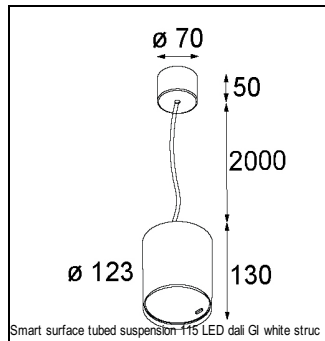

Art. Nr. 12751832

SPECIFICATIONS

Lamp	1x LED Array		
Gear / Transfo	LED gear not incl.		
Cut-out size	ø 108 h 100		
Weight	0.455kg		
Min. Distance	0.1		
IP	IP20		
Glow Wire Test	960°		
Lifetime	L80 B20 @ 50.000 hrs		
CRI	90		
Power supply	350mA 31Vf	500mA 32Vf	700mA 34Vf
Connected load	11W	16.25W	23.6W
Lumen	1209lm	1658lm	2206lm
Efficacy	110lm/W	102lm/W	93lm/W
UGR	16	17	18
Adjustability	Not Applicable		
Remark	! 3500K on request ! can be combined with Smart mask ! can be combined with Smart surface box & surface tubed (surface/suspension)		

CONBOX

10889830	CONBOX 190X192X130X256
----------	------------------------

ACCESSORIES

GYPKIT

12290530	GYPKIT 190X190 - Ø108
----------	-----------------------

RECESSED-FRAME

12810230	RECESSED RING Ø127 H100
----------	-------------------------