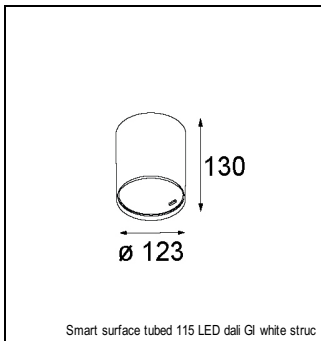

Art. Nr. 12751832

SPECIFICATIONS

Lamp	1x LED Array		
Gear / Transfo	LED gear not incl.		
Cut-out size	ø 108 h 100		
Weight	0.455kg		
Min. Distance	0.1		
IP	IP20		
Glow Wire Test	960°		
Lifetime	L80 B20 @ 50.000 hrs		
CRI	90		
Power supply	350mA 31Vf	500mA 32Vf	700mA 34Vf
Connected load	11W	16.25W	23.6W
Lumen	1209lm	1658lm	2206lm
Efficacy	110lm/W	102lm/W	93lm/W
UGR	16	17	18
Adjustability	Not Applicable		
Remark	! 3500K on request ! can be combined with Smart mask ! can be combined with Smart surface box & surface tubed (surface/suspension)		

CONBOX

10889830	CONBOX 190X192X130X256
----------	------------------------

ACCESSORIES

GYPKIT

12290530	GYPKIT 190X190 - Ø108
----------	-----------------------

RECESSED-FRAME

12810230	RECESSED RING Ø127 H100
----------	-------------------------