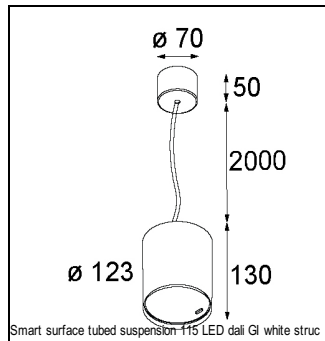

HUE-BRIDGE

70000616	PHILIPS HUE BRIDGE EU
70000617	PHILIPS HUE BRIDGE UK

HUE-MODULE

13190030	MODULAR CONNECTED 1-10V WHITE COMPONENT

SURFACE-TUBED

13140309	SMART SURFACE TUBED 115 LED DALI GI WHITE STRUC
13140332	SMART SURFACE TUBED 115 LED DALI GI BLACK STRUC
13140324	SMART SURFACE TUBED 115 LED DALI GI BRUSHED ALU
13140209	SMART SURFACE TUBED 115 LED 1-10V/PUSHDIM GI WHITE STRUC
13140232	SMART SURFACE TUBED 115 LED 1-10V/PUSHDIM GI BLACK STRUC
13140224	SMART SURFACE TUBED 115 LED 1-10V/PUSHDIM GI BRUSHED ALU
13140109	SMART SURFACE TUBED 115 LED TRE DIM GI WHITE STRUC
13140132	SMART SURFACE TUBED 115 LED TRE DIM GI BLACK STRUC
13140124	SMART SURFACE TUBED 115 LED TRE DIM GI BRUSHED ALU
13141309	SMART SURFACE TUBED SUSPENSION 115 LED DALI GI WHITE STRUC
13141332	SMART SURFACE TUBED SUSPENSION 115 LED DALI GI BLACK STRUC
13141324	SMART SURFACE TUBED SUSPENSION 115 LED DALI GI BRUSHED ALU
13141209	SMART SURFACE TUBED SUSPENSION 115 LED 1-10V/PUSHDIM GI WHITE STRUC
13141232	SMART SURFACE TUBED SUSPENSION 115 LED 1-10V/PUSHDIM GI BLACK STRUC
13141224	SMART SURFACE TUBED SUSPENSION 115 LED 1-10V/PUSHDIM GI BRUSHED ALU
13141109	SMART SURFACE TUBED SUSPENSION 115 LED TRE DIM GI WHITE STRUC
13141132	SMART SURFACE TUBED SUSPENSION 115 LED TRE DIM GI BLACK STRUC
13141124	SMART SURFACE TUBED SUSPENSION 115 LED TRE DIM GI BRUSHED ALU

CONBOX

10889830	CONBOX 190X192X130X256