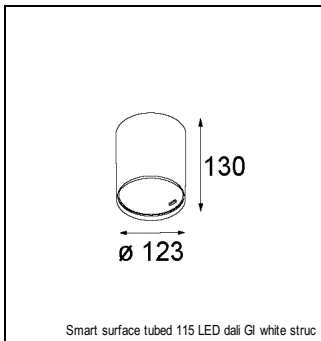

HUE-BRIDGE

70000616	PHILIPS HUE BRIDGE EU
70000617	PHILIPS HUE BRIDGE UK

HUE-MODULE

13190030	MODULAR CONNECTED 1-10V WHITE COMPONENT

SURFACE-TUBED

13140309	SMART SURFACE TUBED 115 LED DALI GI WHITE STRUC
13140332	SMART SURFACE TUBED 115 LED DALI GI BLACK STRUC
13140324	SMART SURFACE TUBED 115 LED DALI GI BRUSHED ALU
13140209	SMART SURFACE TUBED 115 LED 1-10V/PUSHDIM GI WHITE STRUC
13140232	SMART SURFACE TUBED 115 LED 1-10V/PUSHDIM GI BLACK STRUC
13140224	SMART SURFACE TUBED 115 LED 1-10V/PUSHDIM GI BRUSHED ALU
13140109	SMART SURFACE TUBED 115 LED TRE DIM GI WHITE STRUC
13140132	SMART SURFACE TUBED 115 LED TRE DIM GI BLACK STRUC
13140124	SMART SURFACE TUBED 115 LED TRE DIM GI BRUSHED ALU
13141309	SMART SURFACE TUBED SUSPENSION 115 LED DALI GI WHITE STRUC
13141332	SMART SURFACE TUBED SUSPENSION 115 LED DALI GI BLACK STRUC
13141324	SMART SURFACE TUBED SUSPENSION 115 LED DALI GI BRUSHED ALU
13141209	SMART SURFACE TUBED SUSPENSION 115 LED 1-10V/PUSHDIM GI WHITE STRUC
13141232	SMART SURFACE TUBED SUSPENSION 115 LED 1-10V/PUSHDIM GI BLACK STRUC
13141224	SMART SURFACE TUBED SUSPENSION 115 LED 1-10V/PUSHDIM GI BRUSHED ALU
13141109	SMART SURFACE TUBED SUSPENSION 115 LED TRE DIM GI WHITE STRUC
13141132	SMART SURFACE TUBED SUSPENSION 115 LED TRE DIM GI BLACK STRUC
13141124	SMART SURFACE TUBED SUSPENSION 115 LED TRE DIM GI BRUSHED ALU

CONBOX

10889830	CONBOX 190X192X130X256