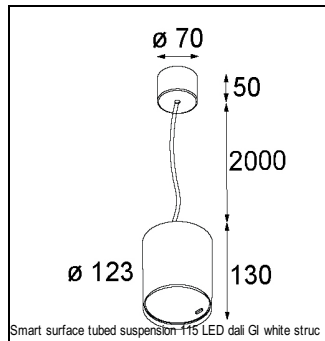

Art. Nr. 12751709

SPECIFICATIONS

Lamp	1x LED Array		
Gear / Transfo	LED gear not incl.		
Cut-out size	ø 108 h 100		
Weight	0.455kg		
Min. Distance	0.1		
IP	IP20		
Glow Wire Test	960°		
Lifetime	L80 B20 @ 50.000 hrs		
CRI	90		
Power supply	350mA 31Vf	500mA 32Vf	700mA 34Vf
Connected load	11W	16.25W	23.6W
Lumen	1219lm	1672lm	2224lm
Efficacy	111lm/W	103lm/W	94lm/W
UGR	16	17	18
Adjustability	Not Applicable		
Remark	! 3500K on request ! can be combined with Smart mask ! can be combined with Smart surface box & surface tubed (surface/suspension)		

CONBOX

10889830	CONBOX 190X192X130X256
----------	------------------------

ACCESSORIES

GYPKIT

12290530	GYPKIT 190X190 - Ø108
----------	-----------------------

RECESSED-FRAME

12810230	RECESSED RING Ø127 H100
----------	-------------------------