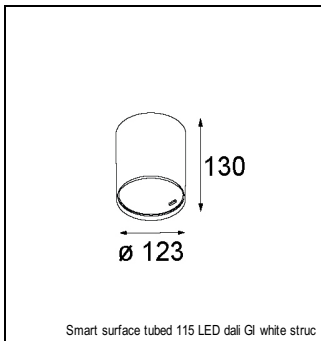

Art. Nr. 12751709

SPECIFICATIONS

Lamp	1x LED Array		
Gear / Transfo	LED gear not incl.		
Cut-out size	ø 108 h 100		
Weight	0.455kg		
Min. Distance	0.1		
IP	IP20		
Glow Wire Test	960°		
Lifetime	L80 B20 @ 50.000 hrs		
CRI	90		
Power supply	350mA 31Vf	500mA 32Vf	700mA 34Vf
Connected load	11W	16.25W	23.6W
Lumen	1219lm	1672lm	2224lm
Efficacy	111lm/W	103lm/W	94lm/W
UGR	16	17	18
Adjustability	Not Applicable		
Remark	! 3500K on request ! can be combined with Smart mask ! can be combined with Smart surface box & surface tubed (surface/suspension)		

CONBOX

10889830	CONBOX 190X192X130X256
----------	------------------------

ACCESSORIES

GYPKIT

12290530	GYPKIT 190X190 - Ø108
----------	-----------------------

RECESSED-FRAME

12810230	RECESSED RING Ø127 H100
----------	-------------------------