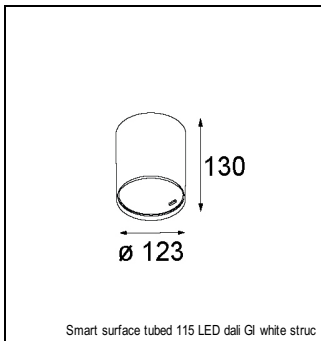

Art. Nr. 12751632

SPECIFICATIONS

Lamp	1x LED Array		
Gear / Transfo	LED gear not incl.		
Cut-out size	ø 108 h 100		
Weight	0.455kg		
Min. Distance	0.1		
IP	IP20		
Glow Wire Test	960°		
Lifetime	L80 B20 @ 50.000 hrs		
CRI	90		
Power supply	350mA 31Vf	500mA 32Vf	700mA 34Vf
Connected load	11W	16.25W	23.6W
Lumen	1037lm	1422lm	1892lm
Efficacy	94lm/W	88lm/W	80lm/W
UGR	15	16	17
Adjustability	Not Applicable		
Remark	! 3500K on request ! can be combined with Smart mask ! can be combined with Smart surface box & surface tubed (surface/suspension)		

CONBOX

10889830	CONBOX 190X192X130X256
----------	------------------------

ACCESSORIES

GYPKIT

12290530	GYPKIT 190X190 - Ø108
----------	-----------------------

RECESSED-FRAME

12810230	RECESSED RING Ø127 H100
----------	-------------------------