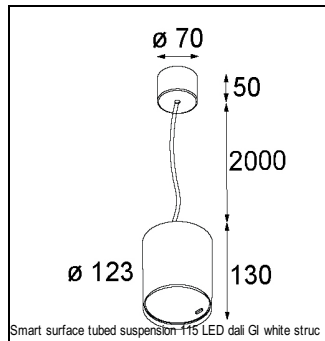

Art. Nr. 12751632

SPECIFICATIONS

Lamp	1x LED Array		
Gear / Transfo	LED gear not incl.		
Cut-out size	ø 108 h 100		
Weight	0.455kg		
Min. Distance	0.1		
IP	IP20		
Glow Wire Test	960°		
Lifetime	L80 B20 @ 50.000 hrs		
CRI	90		
Power supply	350mA 31Vf	500mA 32Vf	700mA 34Vf
Connected load	11W	16.25W	23.6W
Lumen	1037lm	1422lm	1892lm
Efficacy	94lm/W	88lm/W	80lm/W
UGR	15	16	17
Adjustability	Not Applicable		
Remark	! 3500K on request ! can be combined with Smart mask ! can be combined with Smart surface box & surface tubed (surface/suspension)		

CONBOX

10889830	CONBOX 190X192X130X256
----------	------------------------

ACCESSORIES

GYPKIT

12290530	GYPKIT 190X190 - Ø108
----------	-----------------------

RECESSED-FRAME

12810230	RECESSED RING Ø127 H100
----------	-------------------------