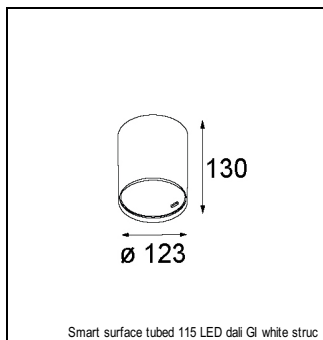

Art. Nr. 12751609

SPECIFICATIONS

Lamp	1x LED Array		
Gear / Transfo	LED gear not incl.		
Cut-out size	ø 108 h 100		
Weight	0.455kg		
Min. Distance	0.1		
IP	IP20		
Glow Wire Test	960°		
Lifetime	L80 B20 @ 50.000 hrs		
CRI	90		
Power supply	350mA 31Vf	500mA 32Vf	700mA 34Vf
Connected load	11W	16.25W	23.6W
Lumen	1046lm	1434lm	1908lm
Efficacy	95lm/W	88lm/W	81lm/W
UGR	16	17	18
Adjustability	Not Applicable		
Remark	! 3500K on request ! can be combined with Smart mask ! can be combined with Smart surface box & surface tubed (surface/suspension)		

CONBOX

10889830	CONBOX 190X192X130X256
----------	------------------------

ACCESSORIES

GYPKIT

12290530	GYPKIT 190X190 - Ø108
----------	-----------------------

RECESSED-FRAME

12810230	RECESSED RING Ø127 H100
----------	-------------------------