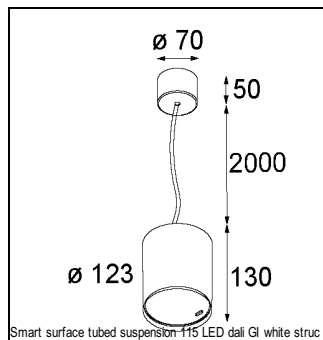

Art. Nr. 12751609

SPECIFICATIONS

Lamp	1x LED Array		
Gear / Transfo	LED gear not incl.		
Cut-out size	ø 108 h 100		
Weight	0.455kg		
Min. Distance	0.1		
IP	IP20		
Glow Wire Test	960°		
Lifetime	L80 B20 @ 50.000 hrs		
CRI	90		
Power supply	350mA 31Vf	500mA 32Vf	700mA 34Vf
Connected load	11W	16.25W	23.6W
Lumen	1046lm	1434lm	1908lm
Efficacy	95lm/W	88lm/W	81lm/W
UGR	16	17	18
Adjustability	Not Applicable		
Remark	! 3500K on request ! can be combined with Smart mask ! can be combined with Smart surface box & surface tubed (surface/suspension)		

CONBOX

10889830	CONBOX 190X192X130X256
----------	------------------------

ACCESSORIES

GYPKIT

12290530	GYPKIT 190X190 - Ø108
----------	-----------------------

RECESSED-FRAME

12810230	RECESSED RING Ø127 H100
----------	-------------------------