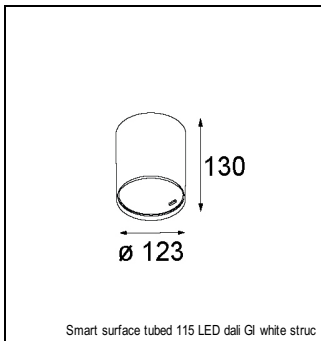

Art. Nr. 12751446

SPECIFICATIONS

Lamp	1x LED Array		
Gear / Transfo	LED gear not incl.		
Cut-out size	ø 108 h 100		
Weight	0.455kg		
Min. Distance	0.1		
IP	IP20		
Glow Wire Test	960°		
Lifetime	L80 B20 @ 50.000 hrs		
CRI	90		
Power supply	350mA 31Vf	500mA 32Vf	700mA 34Vf
Connected load	11W	16.25W	23.6W
Lumen	1046lm	1434lm	1908lm
Efficacy	95lm/W	88lm/W	81lm/W
UGR	15	16	17
Adjustability	Not Applicable		
Remark	! 3500K on request ! can be combined with Smart mask ! can be combined with Smart surface box & surface tubed (surface/suspension)		

CONBOX

10889830	CONBOX 190X192X130X256
----------	------------------------

ACCESSORIES

GYPKIT

12290530	GYPKIT 190X190 - Ø108
----------	-----------------------

RECESSED-FRAME

12810230	RECESSED RING Ø127 H100
----------	-------------------------