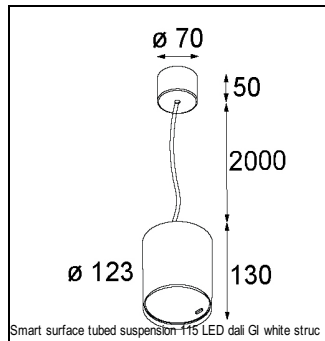

Art. Nr. 12751446

SPECIFICATIONS

Lamp	1x LED Array		
Gear / Transfo	LED gear not incl.		
Cut-out size	ø 108 h 100		
Weight	0.455kg		
Min. Distance	0.1		
IP	IP20		
Glow Wire Test	960°		
Lifetime	L80 B20 @ 50.000 hrs		
CRI	90		
Power supply	350mA 31Vf	500mA 32Vf	700mA 34Vf
Connected load	11W	16.25W	23.6W
Lumen	1046lm	1434lm	1908lm
Efficacy	95lm/W	88lm/W	81lm/W
UGR	15	16	17
Adjustability	Not Applicable		
Remark	! 3500K on request ! can be combined with Smart mask ! can be combined with Smart surface box & surface tubed (surface/suspension)		

CONBOX

10889830	CONBOX 190X192X130X256
----------	------------------------

ACCESSORIES

GYPKIT

12290530	GYPKIT 190X190 - Ø108
----------	-----------------------

RECESSED-FRAME

12810230	RECESSED RING Ø127 H100
----------	-------------------------