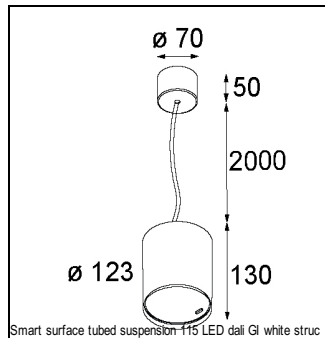

Art. Nr. 12751409

SPECIFICATIONS

Lamp	1x LED Array		
Gear / Transfo	LED gear not incl.		
Cut-out size	ø 108 h 100		
Weight	0.455kg		
Min. Distance	0.1		
IP	IP20		
Glow Wire Test	960°		
Lifetime	L80 B20 @ 50.000 hrs		
CRI	90		
Power supply	350mA 31Vf	500mA 32Vf	700mA 34Vf
Connected load	11W	16.25W	23.6W
Lumen	1046lm	1434lm	1908lm
Efficacy	95lm/W	88lm/W	81lm/W
UGR	15	16	17
Adjustability	Not Applicable		
Remark	! 3500K on request ! can be combined with Smart mask ! can be combined with Smart surface box & surface tubed (surface/suspension)		

CONBOX

10889830	CONBOX 190X192X130X256
----------	------------------------

ACCESSORIES

GYPKIT

12290530	GYPKIT 190X190 - Ø108
----------	-----------------------

RECESSED-FRAME

12810230	RECESSED RING Ø127 H100
----------	-------------------------