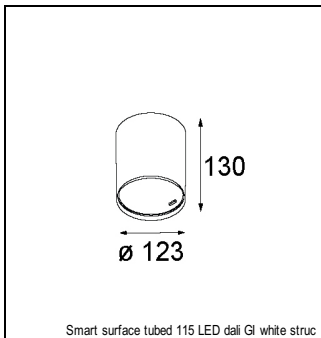

Art. Nr. 12751409

SPECIFICATIONS

Lamp	1x LED Array		
Gear / Transfo	LED gear not incl.		
Cut-out size	ø 108 h 100		
Weight	0.455kg		
Min. Distance	0.1		
IP	IP20		
Glow Wire Test	960°		
Lifetime	L80 B20 @ 50.000 hrs		
CRI	90		
Power supply	350mA 31Vf	500mA 32Vf	700mA 34Vf
Connected load	11W	16.25W	23.6W
Lumen	1046lm	1434lm	1908lm
Efficacy	95lm/W	88lm/W	81lm/W
UGR	15	16	17
Adjustability	Not Applicable		
Remark	! 3500K on request ! can be combined with Smart mask ! can be combined with Smart surface box & surface tubed (surface/suspension)		

CONBOX

10889830	CONBOX 190X192X130X256
----------	------------------------

ACCESSORIES

GYPKIT

12290530	GYPKIT 190X190 - Ø108
----------	-----------------------

RECESSED-FRAME

12810230	RECESSED RING Ø127 H100
----------	-------------------------