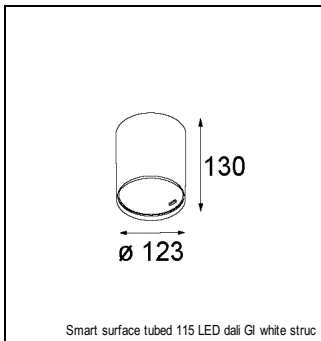

Art. Nr. 12751346

SPECIFICATIONS

Lamp	1x LED Array		
Gear / Transfo	LED gear not incl.		
Cut-out size	ø 108 h 100		
Weight	0.455kg		
Min. Distance	0.1		
IP	IP20		
Glow Wire Test	960°		
Lifetime	L80 B20 @ 50.000 hrs		
CRI	90		
Power supply	350mA 31Vf	500mA 32Vf	700mA 34Vf
Connected load	11W	16.25W	23.6W
Lumen	1073lm	1472lm	1957lm
Efficacy	98lm/W	91lm/W	83lm/W
UGR	15	17	18
Adjustability	Not Applicable		
Remark	! 3500K on request ! can be combined with Smart mask ! can be combined with Smart surface box & surface tubed (surface/suspension)		

CONBOX

10889830	CONBOX 190X192X130X256
----------	------------------------

ACCESSORIES

GYPKIT

12290530	GYPKIT 190X190 - Ø108
----------	-----------------------

RECESSED-FRAME

12810230	RECESSED RING Ø127 H100
----------	-------------------------