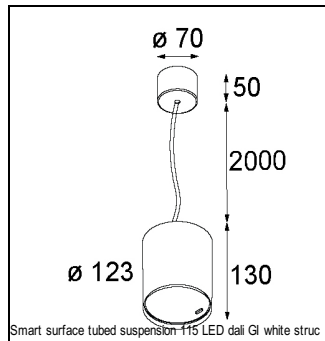

Art. Nr. 12751346

SPECIFICATIONS

Lamp	1x LED Array		
Gear / Transfo	LED gear not incl.		
Cut-out size	ø 108 h 100		
Weight	0.455kg		
Min. Distance	0.1		
IP	IP20		
Glow Wire Test	960°		
Lifetime	L80 B20 @ 50.000 hrs		
CRI	90		
Power supply	350mA 31Vf	500mA 32Vf	700mA 34Vf
Connected load	11W	16.25W	23.6W
Lumen	1073lm	1472lm	1957lm
Efficacy	98lm/W	91lm/W	83lm/W
UGR	15	17	18
Adjustability	Not Applicable		
Remark	! 3500K on request ! can be combined with Smart mask ! can be combined with Smart surface box & surface tubed (surface/suspension)		

CONBOX

10889830	CONBOX 190X192X130X256
----------	------------------------

ACCESSORIES

GYPKIT

12290530	GYPKIT 190X190 - Ø108
----------	-----------------------

RECESSED-FRAME

12810230	RECESSED RING Ø127 H100
----------	-------------------------