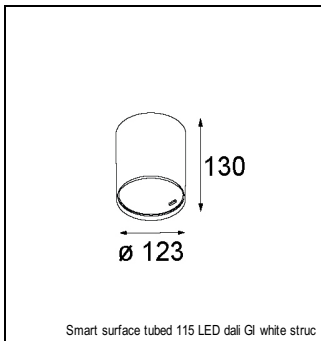

Art. Nr. 12751332

SPECIFICATIONS

Lamp	1x LED Array		
Gear / Transfo	LED gear not incl.		
Cut-out size	ø 108 h 100		
Weight	0.455kg		
Min. Distance	0.1		
IP	IP20		
Glow Wire Test	960°		
Lifetime	L80 B20 @ 50.000 hrs		
CRI	90		
Power supply	350mA 31Vf	500mA 32Vf	700mA 34Vf
Connected load	11W	16.25W	23.6W
Lumen	1056lm	1449lm	1927lm
Efficacy	96lm/W	89lm/W	82lm/W
UGR	15	16	17
Adjustability	Not Applicable		
Remark	! 3500K on request ! can be combined with Smart mask ! can be combined with Smart surface box & surface tubed (surface/suspension)		

CONBOX

10889830	CONBOX 190X192X130X256
----------	------------------------

ACCESSORIES

GYPKIT

12290530	GYPKIT 190X190 - Ø108
----------	-----------------------

RECESSED-FRAME

12810230	RECESSED RING Ø127 H100
----------	-------------------------