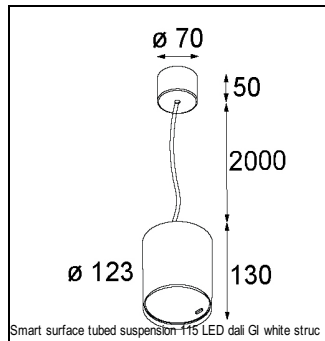

Art. Nr. 12751332

SPECIFICATIONS

Lamp	1x LED Array		
Gear / Transfo	LED gear not incl.		
Cut-out size	ø 108 h 100		
Weight	0.455kg		
Min. Distance	0.1		
IP	IP20		
Glow Wire Test	960°		
Lifetime	L80 B20 @ 50.000 hrs		
CRI	90		
Power supply	350mA 31Vf	500mA 32Vf	700mA 34Vf
Connected load	11W	16.25W	23.6W
Lumen	1056lm	1449lm	1927lm
Efficacy	96lm/W	89lm/W	82lm/W
UGR	15	16	17
Adjustability	Not Applicable		
Remark	! 3500K on request ! can be combined with Smart mask ! can be combined with Smart surface box & surface tubed (surface/suspension)		

CONBOX

10889830	CONBOX 190X192X130X256
----------	------------------------

ACCESSORIES

GYPKIT

12290530	GYPKIT 190X190 - Ø108
----------	-----------------------

RECESSED-FRAME

12810230	RECESSED RING Ø127 H100
----------	-------------------------