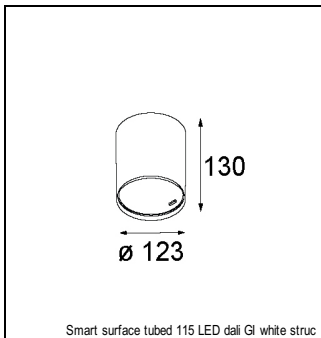

Art. Nr. 12751309

SPECIFICATIONS

Lamp	1x LED Array		
Gear / Transfo	LED gear not incl.		
Cut-out size	ø 108 h 100		
Weight	0.455kg		
Min. Distance	0.1		
IP	IP20		
Glow Wire Test	960°		
Lifetime	L80 B20 @ 50.000 hrs		
CRI	90		
Power supply	350mA 31Vf	500mA 32Vf	700mA 34Vf
Connected load	11W	16.25W	23.6W
Lumen	1065lm	1461lm	1943lm
Efficacy	97lm/W	90lm/W	82lm/W
UGR	16	17	18
Adjustability	Not Applicable		
Remark	! 3500K on request ! can be combined with Smart mask ! can be combined with Smart surface box & surface tubed (surface/suspension)		

CONBOX

10889830	CONBOX 190X192X130X256
----------	------------------------

ACCESSORIES

GYPKIT

12290530	GYPKIT 190X190 - Ø108
----------	-----------------------

RECESSED-FRAME

12810230	RECESSED RING Ø127 H100
----------	-------------------------