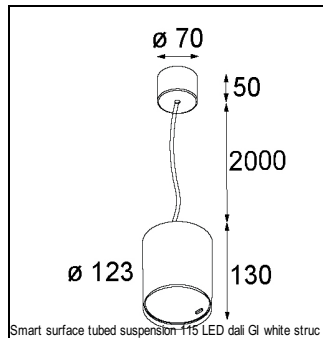

Art. Nr. 12751309

SPECIFICATIONS

Lamp	1x LED Array		
Gear / Transfo	LED gear not incl.		
Cut-out size	ø 108 h 100		
Weight	0.455kg		
Min. Distance	0.1		
IP	IP20		
Glow Wire Test	960°		
Lifetime	L80 B20 @ 50.000 hrs		
CRI	90		
Power supply	350mA 31Vf	500mA 32Vf	700mA 34Vf
Connected load	11W	16.25W	23.6W
Lumen	1065lm	1461lm	1943lm
Efficacy	97lm/W	90lm/W	82lm/W
UGR	16	17	18
Adjustability	Not Applicable		
Remark	! 3500K on request ! can be combined with Smart mask ! can be combined with Smart surface box & surface tubed (surface/suspension)		

CONBOX

10889830	CONBOX 190X192X130X256
----------	------------------------

ACCESSORIES

GYPKIT

12290530	GYPKIT 190X190 - Ø108
----------	-----------------------

RECESSED-FRAME

12810230	RECESSED RING Ø127 H100
----------	-------------------------