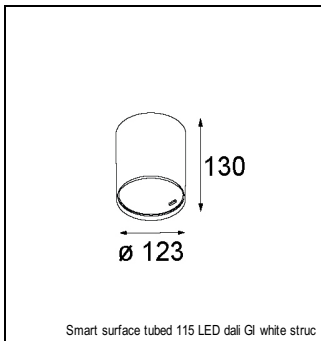

Art. Nr. 12751246

SPECIFICATIONS

Lamp	1x LED Array		
Gear / Transfo	LED gear not incl.		
Cut-out size	ø 108 h 100		
Weight	0.455kg		
Min. Distance	0.1		
IP	IP20		
Glow Wire Test	960°		
Lifetime	L80 B20 @ 50.000 hrs		
CRI	90		
Power supply	350mA 31Vf	500mA 32Vf	700mA 34Vf
Connected load	11W	16.25W	23.6W
Lumen	1065lm	1461lm	1943lm
Efficacy	97lm/W	90lm/W	82lm/W
UGR	15	16	17
Adjustability	Not Applicable		
Remark	! 3500K on request ! can be combined with Smart mask ! can be combined with Smart surface box & surface tubed (surface/suspension)		

CONBOX

10889830	CONBOX 190X192X130X256
----------	------------------------

ACCESSORIES

GYPKIT

12290530	GYPKIT 190X190 - Ø108
----------	-----------------------

RECESSED-FRAME

12810230	RECESSED RING Ø127 H100
----------	-------------------------