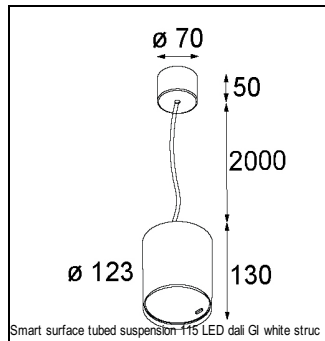

Art. Nr. 12751246

SPECIFICATIONS

Lamp	1x LED Array		
Gear / Transfo	LED gear not incl.		
Cut-out size	ø 108 h 100		
Weight	0.455kg		
Min. Distance	0.1		
IP	IP20		
Glow Wire Test	960°		
Lifetime	L80 B20 @ 50.000 hrs		
CRI	90		
Power supply	350mA 31Vf	500mA 32Vf	700mA 34Vf
Connected load	11W	16.25W	23.6W
Lumen	1065lm	1461lm	1943lm
Efficacy	97lm/W	90lm/W	82lm/W
UGR	15	16	17
Adjustability	Not Applicable		
Remark	! 3500K on request ! can be combined with Smart mask ! can be combined with Smart surface box & surface tubed (surface/suspension)		

CONBOX

10889830	CONBOX 190X192X130X256
----------	------------------------

ACCESSORIES

GYPKIT

12290530	GYPKIT 190X190 - Ø108
----------	-----------------------

RECESSED-FRAME

12810230	RECESSED RING Ø127 H100
----------	-------------------------