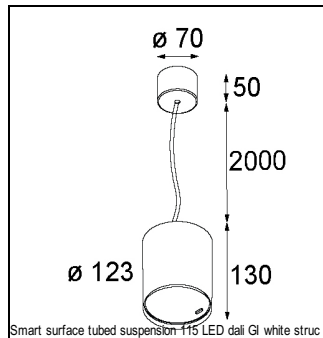

Art. Nr. 12751209

SPECIFICATIONS

Lamp	1x LED Array		
Gear / Transfo	LED gear not incl.		
Cut-out size	ø 108 h 100		
Weight	0.455kg		
Min. Distance	0.1		
IP	IP20		
Glow Wire Test	960°		
Lifetime	L80 B20 @ 50.000 hrs		
CRI	90		
Power supply	350mA 31Vf	500mA 32Vf	700mA 34Vf
Connected load	11W	16.25W	23.6W
Lumen	1065lm	1461lm	1943lm
Efficacy	97lm/W	90lm/W	82lm/W
UGR	15	16	17
Adjustability	Not Applicable		
Remark	! 3500K on request ! can be combined with Smart mask ! can be combined with Smart surface box & surface tubed (surface/suspension)		

CONBOX

10889830	CONBOX 190X192X130X256
----------	------------------------

ACCESSORIES

GYPKIT

12290530	GYPKIT 190X190 - Ø108
----------	-----------------------

RECESSED-FRAME

12810230	RECESSED RING Ø127 H100
----------	-------------------------