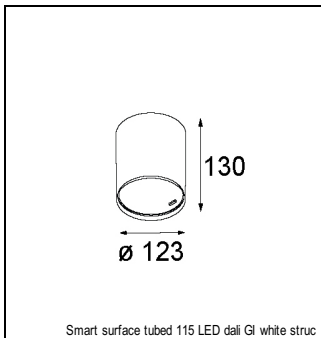

Art. Nr. 12751209

SPECIFICATIONS

Lamp	1x LED Array		
Gear / Transfo	LED gear not incl.		
Cut-out size	ø 108 h 100		
Weight	0.455kg		
Min. Distance	0.1		
IP	IP20		
Glow Wire Test	960°		
Lifetime	L80 B20 @ 50.000 hrs		
CRI	90		
Power supply	350mA 31Vf	500mA 32Vf	700mA 34Vf
Connected load	11W	16.25W	23.6W
Lumen	1065lm	1461lm	1943lm
Efficacy	97lm/W	90lm/W	82lm/W
UGR	15	16	17
Adjustability	Not Applicable		
Remark	! 3500K on request ! can be combined with Smart mask ! can be combined with Smart surface box & surface tubed (surface/suspension)		

CONBOX

10889830	CONBOX 190X192X130X256
----------	------------------------

ACCESSORIES

GYPKIT

12290530	GYPKIT 190X190 - Ø108
----------	-----------------------

RECESSED-FRAME

12810230	RECESSED RING Ø127 H100
----------	-------------------------