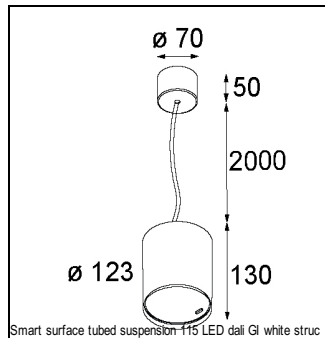

Art. Nr. 12751146

SPECIFICATIONS

Lamp	1x LED Array		
Gear / Transfo	LED gear not incl.		
Cut-out size	ø 108 h 100		
Weight	0.455kg		
Min. Distance	0.1		
IP	IP20		
Glow Wire Test	960°		
Lifetime	L80 B20 @ 50.000 hrs		
CRI	90		
Power supply	350mA 31Vf	500mA 32Vf	700mA 34Vf
Connected load	11W	16.25W	23.6W
Lumen	1219lm	1672lm	2224lm
Efficacy	111lm/W	103lm/W	94lm/W
UGR	15	16	17
Adjustability	Not Applicable		
Remark	! 3500K on request ! can be combined with Smart mask ! can be combined with Smart surface box & surface tubed (surface/suspension)		

CONBOX

10889830	CONBOX 190X192X130X256
----------	------------------------

ACCESSORIES

GYPKIT

12290530	GYPKIT 190X190 - Ø108
----------	-----------------------

RECESSED-FRAME

12810230	RECESSED RING Ø127 H100
----------	-------------------------