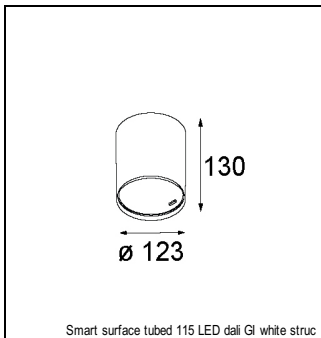

Art. Nr. 12751146

SPECIFICATIONS

Lamp	1x LED Array		
Gear / Transfo	LED gear not incl.		
Cut-out size	ø 108 h 100		
Weight	0.455kg		
Min. Distance	0.1		
IP	IP20		
Glow Wire Test	960°		
Lifetime	L80 B20 @ 50.000 hrs		
CRI	90		
Power supply	350mA 31Vf	500mA 32Vf	700mA 34Vf
Connected load	11W	16.25W	23.6W
Lumen	1219lm	1672lm	2224lm
Efficacy	111lm/W	103lm/W	94lm/W
UGR	15	16	17
Adjustability	Not Applicable		
Remark	! 3500K on request ! can be combined with Smart mask ! can be combined with Smart surface box & surface tubed (surface/suspension)		

CONBOX

10889830	CONBOX 190X192X130X256
----------	------------------------

ACCESSORIES

GYPKIT

12290530	GYPKIT 190X190 - Ø108
----------	-----------------------

RECESSED-FRAME

12810230	RECESSED RING Ø127 H100
----------	-------------------------