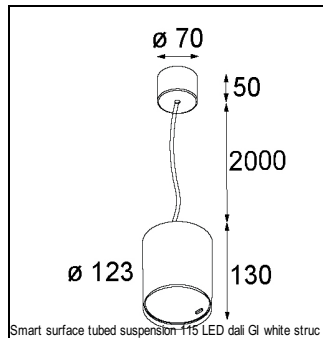

HUE-BRIDGE

70000616	PHILIPS HUE BRIDGE EU
70000617	PHILIPS HUE BRIDGE UK

HUE-MODULE

13190030	MODULAR CONNECTED 1-10V WHITE COMPONENT

SURFACE-TUBED

13140309	SMART SURFACE TUBED 115 LED DALI GI WHITE STRUC
13140332	SMART SURFACE TUBED 115 LED DALI GI BLACK STRUC
13140324	SMART SURFACE TUBED 115 LED DALI GI BRUSHED ALU
13140209	SMART SURFACE TUBED 115 LED 1-10V/PUSHDIM GI WHITE STRUC
13140232	SMART SURFACE TUBED 115 LED 1-10V/PUSHDIM GI BLACK STRUC
13140224	SMART SURFACE TUBED 115 LED 1-10V/PUSHDIM GI BRUSHED ALU
13140109	SMART SURFACE TUBED 115 LED TRE DIM GI WHITE STRUC
13140132	SMART SURFACE TUBED 115 LED TRE DIM GI BLACK STRUC
13140124	SMART SURFACE TUBED 115 LED TRE DIM GI BRUSHED ALU
13141309	SMART SURFACE TUBED SUSPENSION 115 LED DALI GI WHITE STRUC
13141332	SMART SURFACE TUBED SUSPENSION 115 LED DALI GI BLACK STRUC
13141324	SMART SURFACE TUBED SUSPENSION 115 LED DALI GI BRUSHED ALU
13141209	SMART SURFACE TUBED SUSPENSION 115 LED 1-10V/PUSHDIM GI WHITE STRUC
13141232	SMART SURFACE TUBED SUSPENSION 115 LED 1-10V/PUSHDIM GI BLACK STRUC
13141224	SMART SURFACE TUBED SUSPENSION 115 LED 1-10V/PUSHDIM GI BRUSHED ALU
13141109	SMART SURFACE TUBED SUSPENSION 115 LED TRE DIM GI WHITE STRUC
13141132	SMART SURFACE TUBED SUSPENSION 115 LED TRE DIM GI BLACK STRUC
13141124	SMART SURFACE TUBED SUSPENSION 115 LED TRE DIM GI BRUSHED ALU

CONBOX

10889830	CONBOX 190X192X130X256