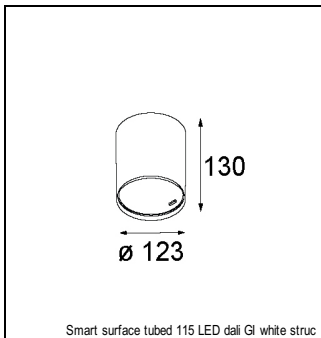

Art. Nr. 12751109

SPECIFICATIONS

Lamp	1x LED Array		
Gear / Transfo	LED gear not incl.		
Cut-out size	ø 108 h 100		
Weight	0.455kg		
Min. Distance	0.1		
IP	IP20		
Glow Wire Test	960°		
Lifetime	L80 B20 @ 50.000 hrs		
CRI	90		
Power supply	350mA 31Vf	500mA 32Vf	700mA 34Vf
Connected load	11W	16.25W	23.6W
Lumen	1219lm	1672lm	2224lm
Efficacy	111lm/W	103lm/W	94lm/W
UGR	16	17	18
Adjustability	Not Applicable		
Remark	! 3500K on request ! can be combined with Smart mask ! can be combined with Smart surface box & surface tubed (surface/suspension)		

CONBOX

10889830	CONBOX 190X192X130X256
----------	------------------------

ACCESSORIES

GYPKIT

12290530	GYPKIT 190X190 - Ø108
----------	-----------------------

RECESSED-FRAME

12810230	RECESSED RING Ø127 H100
----------	-------------------------