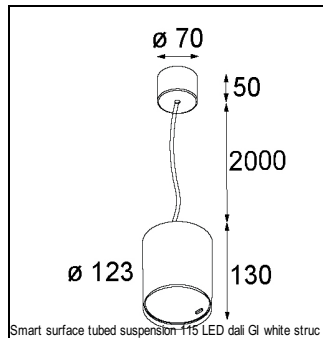

Art. Nr. 12751109

SPECIFICATIONS

Lamp	1x LED Array		
Gear / Transfo	LED gear not incl.		
Cut-out size	ø 108 h 100		
Weight	0.455kg		
Min. Distance	0.1		
IP	IP20		
Glow Wire Test	960°		
Lifetime	L80 B20 @ 50.000 hrs		
CRI	90		
Power supply	350mA 31Vf	500mA 32Vf	700mA 34Vf
Connected load	11W	16.25W	23.6W
Lumen	1219lm	1672lm	2224lm
Efficacy	111lm/W	103lm/W	94lm/W
UGR	16	17	18
Adjustability	Not Applicable		
Remark	! 3500K on request ! can be combined with Smart mask ! can be combined with Smart surface box & surface tubed (surface/suspension)		

CONBOX

10889830	CONBOX 190X192X130X256
----------	------------------------

ACCESSORIES

GYPKIT

12290530	GYPKIT 190X190 - Ø108
----------	-----------------------

RECESSED-FRAME

12810230	RECESSED RING Ø127 H100
----------	-------------------------