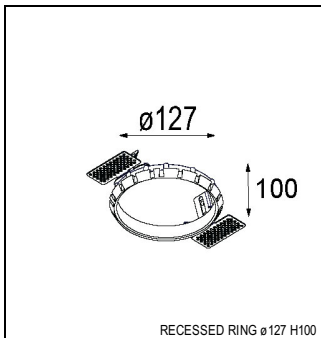

SURFACE-TUBED

13140309 | SMART SURFACE TUBED 115 LED DALI GI WHITE STRUC
13140332 | SMART SURFACE TUBED 115 LED DALI GI BLACK STRUC
13140324 | SMART SURFACE TUBED 115 LED DALI GI BRUSHED ALU
13140209 | SMART SURFACE TUBED 115 LED 1-10V/PUSHDIM GI WHITE STRUC
13140232 | SMART SURFACE TUBED 115 LED 1-10V/PUSHDIM GI BLACK STRUC
13140224 | SMART SURFACE TUBED 115 LED 1-10V/PUSHDIM GI BRUSHED ALU
13140109 | SMART SURFACE TUBED 115 LED TRE DIM GI WHITE STRUC
13140132 | SMART SURFACE TUBED 115 LED TRE DIM GI BLACK STRUC
13140124 | SMART SURFACE TUBED 115 LED TRE DIM GI BRUSHED ALU
13141309 | SMART SURFACE TUBED SUSPENSION 115 LED DALI GI WHITE STRUC
13141332 | SMART SURFACE TUBED SUSPENSION 115 LED DALI GI BLACK STRUC
13141324 | SMART SURFACE TUBED SUSPENSION 115 LED DALI GI BRUSHED ALU
13141209 | SMART SURFACE TUBED SUSPENSION 115 LED 1-10V/PUSHDIM GI WHITE STRUC
13141232 | SMART SURFACE TUBED SUSPENSION 115 LED 1-10V/PUSHDIM GI BLACK STRUC
13141224 | SMART SURFACE TUBED SUSPENSION 115 LED 1-10V/PUSHDIM GI BRUSHED ALU
13141109 | SMART SURFACE TUBED SUSPENSION 115 LED TRE DIM GI WHITE STRUC
13141132 | SMART SURFACE TUBED SUSPENSION 115 LED TRE DIM GI BLACK STRUC
13141124 | SMART SURFACE TUBED SUSPENSION 115 LED TRE DIM GI BRUSHED ALU

GYPKIT

12290530 | GYPKIT 190X190 - Ø108

MASK

12810132 | SMART MASK 115 2X BLACK STRUC
12810109 | SMART MASK 115 2X WHITE STRUC
12810146 | SMART MASK 115 2X GOLD
12810032 | SMART MASK 115 1X BLACK STRUC

ACCESSORIES

MASK

12810009 | SMART MASK 115 1X WHITE STRUC
12810046 | SMART MASK 115 1X GOLD

HUE-DEVICE

70000615 | PHILIPS HUE TAP SWITCH
70000847 | PHILIPS HUE SENSOR
70000614 | PHILIPS HUE DIMMER SWITCH

HUE-MODULE

13190030 | MODULAR CONNECTED 1-10V WHITE COMPONENT

HUE-BRIDGE

70000616 | PHILIPS HUE BRIDGE EU
70000617 | PHILIPS HUE BRIDGE UK