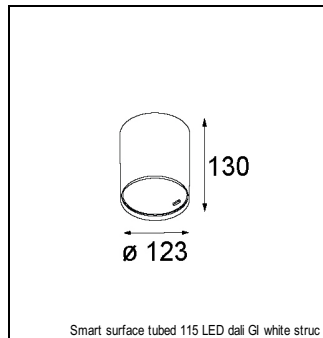

SURFACE-TUBED

13140309 | SMART SURFACE TUBED 115 LED DALI GI WHITE STRUC
13140332 | SMART SURFACE TUBED 115 LED DALI GI BLACK STRUC
13140324 | SMART SURFACE TUBED 115 LED DALI GI BRUSHED ALU
13140209 | SMART SURFACE TUBED 115 LED 1-10V/PUSHDIM GI WHITE STRUC
13140232 | SMART SURFACE TUBED 115 LED 1-10V/PUSHDIM GI BLACK STRUC
13140224 | SMART SURFACE TUBED 115 LED 1-10V/PUSHDIM GI BRUSHED ALU
13140109 | SMART SURFACE TUBED 115 LED TRE DIM GI WHITE STRUC
13140132 | SMART SURFACE TUBED 115 LED TRE DIM GI BLACK STRUC
13140124 | SMART SURFACE TUBED 115 LED TRE DIM GI BRUSHED ALU
13141309 | SMART SURFACE TUBED SUSPENSION 115 LED DALI GI WHITE STRUC
13141332 | SMART SURFACE TUBED SUSPENSION 115 LED DALI GI BLACK STRUC
13141324 | SMART SURFACE TUBED SUSPENSION 115 LED DALI GI BRUSHED ALU
13141209 | SMART SURFACE TUBED SUSPENSION 115 LED 1-10V/PUSHDIM GI WHITE STRUC
13141232 | SMART SURFACE TUBED SUSPENSION 115 LED 1-10V/PUSHDIM GI BLACK STRUC
13141224 | SMART SURFACE TUBED SUSPENSION 115 LED 1-10V/PUSHDIM GI BRUSHED ALU
13141109 | SMART SURFACE TUBED SUSPENSION 115 LED TRE DIM GI WHITE STRUC
13141132 | SMART SURFACE TUBED SUSPENSION 115 LED TRE DIM GI BLACK STRUC
13141124 | SMART SURFACE TUBED SUSPENSION 115 LED TRE DIM GI BRUSHED ALU

GYPKIT

12290530 | GYPKIT 190X190 - Ø108

MASK

12810132 | SMART MASK 115 2X BLACK STRUC
12810109 | SMART MASK 115 2X WHITE STRUC
12810146 | SMART MASK 115 2X GOLD
12810032 | SMART MASK 115 1X BLACK STRUC

ACCESSORIES

MASK

12810009 | SMART MASK 115 1X WHITE STRUC
12810046 | SMART MASK 115 1X GOLD

HUE-DEVICE

70000615 | PHILIPS HUE TAP SWITCH
70000847 | PHILIPS HUE SENSOR
70000614 | PHILIPS HUE DIMMER SWITCH

HUE-MODULE

13190030 | MODULAR CONNECTED 1-10V WHITE COMPONENT

HUE-BRIDGE

70000616 | PHILIPS HUE BRIDGE EU
70000617 | PHILIPS HUE BRIDGE UK