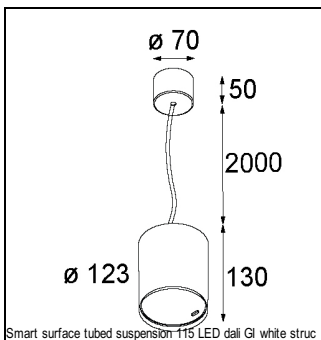

SURFACE-TUBED

13140309 | SMART SURFACE TUBED 115 LED DALI GI WHITE STRUC
13140332 | SMART SURFACE TUBED 115 LED DALI GI BLACK STRUC
13140324 | SMART SURFACE TUBED 115 LED DALI GI BRUSHED ALU
13140209 | SMART SURFACE TUBED 115 LED 1-10V/PUSHDIM GI WHITE STRUC
13140232 | SMART SURFACE TUBED 115 LED 1-10V/PUSHDIM GI BLACK STRUC
13140224 | SMART SURFACE TUBED 115 LED 1-10V/PUSHDIM GI BRUSHED ALU
13140109 | SMART SURFACE TUBED 115 LED TRE DIM GI WHITE STRUC
13140132 | SMART SURFACE TUBED 115 LED TRE DIM GI BLACK STRUC
13140124 | SMART SURFACE TUBED 115 LED TRE DIM GI BRUSHED ALU
13141309 | SMART SURFACE TUBED SUSPENSION 115 LED DALI GI WHITE STRUC
13141332 | SMART SURFACE TUBED SUSPENSION 115 LED DALI GI BLACK STRUC
13141324 | SMART SURFACE TUBED SUSPENSION 115 LED DALI GI BRUSHED ALU
13141209 | SMART SURFACE TUBED SUSPENSION 115 LED 1-10V/PUSHDIM GI WHITE STRUC
13141232 | SMART SURFACE TUBED SUSPENSION 115 LED 1-10V/PUSHDIM GI BLACK STRUC
13141224 | SMART SURFACE TUBED SUSPENSION 115 LED 1-10V/PUSHDIM GI BRUSHED ALU
13141109 | SMART SURFACE TUBED SUSPENSION 115 LED TRE DIM GI WHITE STRUC
13141132 | SMART SURFACE TUBED SUSPENSION 115 LED TRE DIM GI BLACK STRUC
13141124 | SMART SURFACE TUBED SUSPENSION 115 LED TRE DIM GI BRUSHED ALU

GYPKIT

12290530 | GYPKIT 190X190 - Ø108

MASK

12810132 | SMART MASK 115 2X BLACK STRUC
12810109 | SMART MASK 115 2X WHITE STRUC
12810146 | SMART MASK 115 2X GOLD
12810032 | SMART MASK 115 1X BLACK STRUC

ACCESSORIES

MASK

12810009 | SMART MASK 115 1X WHITE STRUC
12810046 | SMART MASK 115 1X GOLD

HUE-DEVICE

70000615 | PHILIPS HUE TAP SWITCH
70000847 | PHILIPS HUE SENSOR
70000614 | PHILIPS HUE DIMMER SWITCH

HUE-MODULE

13190030 | MODULAR CONNECTED 1-10V WHITE COMPONENT

HUE-BRIDGE

70000616 | PHILIPS HUE BRIDGE EU
70000617 | PHILIPS HUE BRIDGE UK