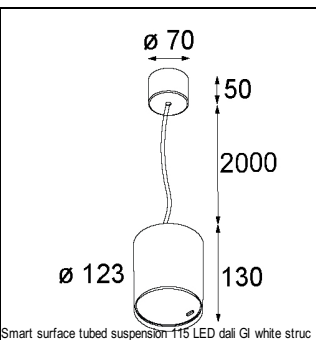

SURFACE-TUBED

13140309 | SMART SURFACE TUBED 115 LED DALI GI WHITE STRUC
13140332 | SMART SURFACE TUBED 115 LED DALI GI BLACK STRUC
13140324 | SMART SURFACE TUBED 115 LED DALI GI BRUSHED ALU
13140209 | SMART SURFACE TUBED 115 LED 1-10V/PUSHDIM GI WHITE STRUC
13140232 | SMART SURFACE TUBED 115 LED 1-10V/PUSHDIM GI BLACK STRUC
13140224 | SMART SURFACE TUBED 115 LED 1-10V/PUSHDIM GI BRUSHED ALU
13140109 | SMART SURFACE TUBED 115 LED TRE DIM GI WHITE STRUC
13140132 | SMART SURFACE TUBED 115 LED TRE DIM GI BLACK STRUC
13140124 | SMART SURFACE TUBED 115 LED TRE DIM GI BRUSHED ALU
13141309 | SMART SURFACE TUBED SUSPENSION 115 LED DALI GI WHITE STRUC
13141332 | SMART SURFACE TUBED SUSPENSION 115 LED DALI GI BLACK STRUC
13141324 | SMART SURFACE TUBED SUSPENSION 115 LED DALI GI BRUSHED ALU
13141209 | SMART SURFACE TUBED SUSPENSION 115 LED 1-10V/PUSHDIM GI WHITE STRUC
13141232 | SMART SURFACE TUBED SUSPENSION 115 LED 1-10V/PUSHDIM GI BLACK STRUC
13141224 | SMART SURFACE TUBED SUSPENSION 115 LED 1-10V/PUSHDIM GI BRUSHED ALU
13141109 | SMART SURFACE TUBED SUSPENSION 115 LED TRE DIM GI WHITE STRUC
13141132 | SMART SURFACE TUBED SUSPENSION 115 LED TRE DIM GI BLACK STRUC
13141124 | SMART SURFACE TUBED SUSPENSION 115 LED TRE DIM GI BRUSHED ALU

GYPKIT

12290530 | GYPKIT 190X190 - Ø108

MASK

12810132 | SMART MASK 115 2X BLACK STRUC
12810109 | SMART MASK 115 2X WHITE STRUC
12810146 | SMART MASK 115 2X GOLD
12810032 | SMART MASK 115 1X BLACK STRUC

ACCESSORIES

MASK

12810009 | SMART MASK 115 1X WHITE STRUC
12810046 | SMART MASK 115 1X GOLD

HUE-DEVICE

70000615 | PHILIPS HUE TAP SWITCH
70000847 | PHILIPS HUE SENSOR
70000614 | PHILIPS HUE DIMMER SWITCH

HUE-MODULE

13190030 | MODULAR CONNECTED 1-10V WHITE COMPONENT

HUE-BRIDGE

70000616 | PHILIPS HUE BRIDGE EU
70000617 | PHILIPS HUE BRIDGE UK