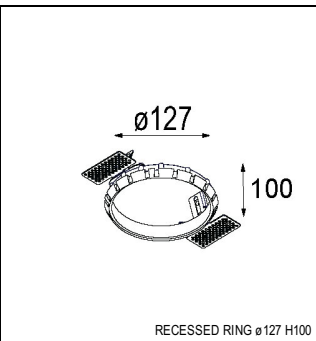

SURFACE-TUBED

13140309 | SMART SURFACE TUBED 115 LED DALI GI WHITE STRUC
13140332 | SMART SURFACE TUBED 115 LED DALI GI BLACK STRUC
13140324 | SMART SURFACE TUBED 115 LED DALI GI BRUSHED ALU
13140209 | SMART SURFACE TUBED 115 LED 1-10V/PUSHDIM GI WHITE STRUC
13140232 | SMART SURFACE TUBED 115 LED 1-10V/PUSHDIM GI BLACK STRUC
13140224 | SMART SURFACE TUBED 115 LED 1-10V/PUSHDIM GI BRUSHED ALU
13140109 | SMART SURFACE TUBED 115 LED TRE DIM GI WHITE STRUC
13140132 | SMART SURFACE TUBED 115 LED TRE DIM GI BLACK STRUC
13140124 | SMART SURFACE TUBED 115 LED TRE DIM GI BRUSHED ALU
13141309 | SMART SURFACE TUBED SUSPENSION 115 LED DALI GI WHITE STRUC
13141332 | SMART SURFACE TUBED SUSPENSION 115 LED DALI GI BLACK STRUC
13141324 | SMART SURFACE TUBED SUSPENSION 115 LED DALI GI BRUSHED ALU
13141209 | SMART SURFACE TUBED SUSPENSION 115 LED 1-10V/PUSHDIM GI WHITE STRUC
13141232 | SMART SURFACE TUBED SUSPENSION 115 LED 1-10V/PUSHDIM GI BLACK STRUC
13141224 | SMART SURFACE TUBED SUSPENSION 115 LED 1-10V/PUSHDIM GI BRUSHED ALU
13141109 | SMART SURFACE TUBED SUSPENSION 115 LED TRE DIM GI WHITE STRUC
13141132 | SMART SURFACE TUBED SUSPENSION 115 LED TRE DIM GI BLACK STRUC
13141124 | SMART SURFACE TUBED SUSPENSION 115 LED TRE DIM GI BRUSHED ALU

GYPKIT

12290530 | GYPKIT 190X190 - Ø108

MASK

12810132 | SMART MASK 115 2X BLACK STRUC
12810109 | SMART MASK 115 2X WHITE STRUC
12810146 | SMART MASK 115 2X GOLD
12810032 | SMART MASK 115 1X BLACK STRUC

ACCESSORIES

MASK

12810009 | SMART MASK 115 1X WHITE STRUC
12810046 | SMART MASK 115 1X GOLD

HUE-DEVICE

70000615 | PHILIPS HUE TAP SWITCH
70000847 | PHILIPS HUE SENSOR
70000614 | PHILIPS HUE DIMMER SWITCH

HUE-MODULE

13190030 | MODULAR CONNECTED 1-10V WHITE COMPONENT

HUE-BRIDGE

70000616 | PHILIPS HUE BRIDGE EU
70000617 | PHILIPS HUE BRIDGE UK