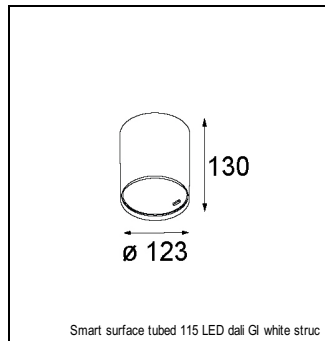

SURFACE-TUBED

13140309 | SMART SURFACE TUBED 115 LED DALI GI WHITE STRUC
13140332 | SMART SURFACE TUBED 115 LED DALI GI BLACK STRUC
13140324 | SMART SURFACE TUBED 115 LED DALI GI BRUSHED ALU
13140209 | SMART SURFACE TUBED 115 LED 1-10V/PUSHDIM GI WHITE STRUC
13140232 | SMART SURFACE TUBED 115 LED 1-10V/PUSHDIM GI BLACK STRUC
13140224 | SMART SURFACE TUBED 115 LED 1-10V/PUSHDIM GI BRUSHED ALU
13140109 | SMART SURFACE TUBED 115 LED TRE DIM GI WHITE STRUC
13140132 | SMART SURFACE TUBED 115 LED TRE DIM GI BLACK STRUC
13140124 | SMART SURFACE TUBED 115 LED TRE DIM GI BRUSHED ALU
13141309 | SMART SURFACE TUBED SUSPENSION 115 LED DALI GI WHITE STRUC
13141332 | SMART SURFACE TUBED SUSPENSION 115 LED DALI GI BLACK STRUC
13141324 | SMART SURFACE TUBED SUSPENSION 115 LED DALI GI BRUSHED ALU
13141209 | SMART SURFACE TUBED SUSPENSION 115 LED 1-10V/PUSHDIM GI WHITE STRUC
13141232 | SMART SURFACE TUBED SUSPENSION 115 LED 1-10V/PUSHDIM GI BLACK STRUC
13141224 | SMART SURFACE TUBED SUSPENSION 115 LED 1-10V/PUSHDIM GI BRUSHED ALU
13141109 | SMART SURFACE TUBED SUSPENSION 115 LED TRE DIM GI WHITE STRUC
13141132 | SMART SURFACE TUBED SUSPENSION 115 LED TRE DIM GI BLACK STRUC
13141124 | SMART SURFACE TUBED SUSPENSION 115 LED TRE DIM GI BRUSHED ALU

GYPKIT

12290530 | GYPKIT 190X190 - Ø108

MASK

12810132 | SMART MASK 115 2X BLACK STRUC
12810109 | SMART MASK 115 2X WHITE STRUC
12810146 | SMART MASK 115 2X GOLD
12810032 | SMART MASK 115 1X BLACK STRUC

ACCESSORIES

MASK

12810009 | SMART MASK 115 1X WHITE STRUC
12810046 | SMART MASK 115 1X GOLD

HUE-DEVICE

70000615 | PHILIPS HUE TAP SWITCH
70000847 | PHILIPS HUE SENSOR
70000614 | PHILIPS HUE DIMMER SWITCH

HUE-MODULE

13190030 | MODULAR CONNECTED 1-10V WHITE COMPONENT

HUE-BRIDGE

70000616 | PHILIPS HUE BRIDGE EU
70000617 | PHILIPS HUE BRIDGE UK