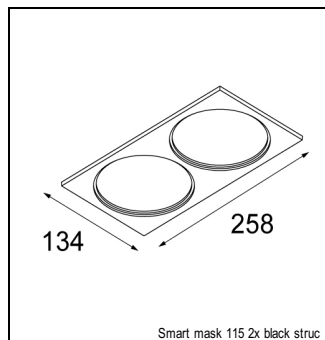

SURFACE-TUBED

13140309 | SMART SURFACE TUBED 115 LED DALI GI WHITE STRUC
13140332 | SMART SURFACE TUBED 115 LED DALI GI BLACK STRUC
13140324 | SMART SURFACE TUBED 115 LED DALI GI BRUSHED ALU
13140209 | SMART SURFACE TUBED 115 LED 1-10V/PUSHDIM GI WHITE STRUC
13140232 | SMART SURFACE TUBED 115 LED 1-10V/PUSHDIM GI BLACK STRUC
13140224 | SMART SURFACE TUBED 115 LED 1-10V/PUSHDIM GI BRUSHED ALU
13140109 | SMART SURFACE TUBED 115 LED TRE DIM GI WHITE STRUC
13140132 | SMART SURFACE TUBED 115 LED TRE DIM GI BLACK STRUC
13140124 | SMART SURFACE TUBED 115 LED TRE DIM GI BRUSHED ALU
13141309 | SMART SURFACE TUBED SUSPENSION 115 LED DALI GI WHITE STRUC
13141332 | SMART SURFACE TUBED SUSPENSION 115 LED DALI GI BLACK STRUC
13141324 | SMART SURFACE TUBED SUSPENSION 115 LED DALI GI BRUSHED ALU
13141209 | SMART SURFACE TUBED SUSPENSION 115 LED 1-10V/PUSHDIM GI WHITE STRUC
13141232 | SMART SURFACE TUBED SUSPENSION 115 LED 1-10V/PUSHDIM GI BLACK STRUC
13141224 | SMART SURFACE TUBED SUSPENSION 115 LED 1-10V/PUSHDIM GI BRUSHED ALU
13141109 | SMART SURFACE TUBED SUSPENSION 115 LED TRE DIM GI WHITE STRUC
13141132 | SMART SURFACE TUBED SUSPENSION 115 LED TRE DIM GI BLACK STRUC
13141124 | SMART SURFACE TUBED SUSPENSION 115 LED TRE DIM GI BRUSHED ALU

GYPKIT

12290530 | GYPKIT 190X190 - Ø108

MASK

12810132 | SMART MASK 115 2X BLACK STRUC
12810109 | SMART MASK 115 2X WHITE STRUC
12810146 | SMART MASK 115 2X GOLD
12810032 | SMART MASK 115 1X BLACK STRUC

ACCESSORIES

MASK

12810009 | SMART MASK 115 1X WHITE STRUC
12810046 | SMART MASK 115 1X GOLD

HUE-DEVICE

70000615 | PHILIPS HUE TAP SWITCH
70000847 | PHILIPS HUE SENSOR
70000614 | PHILIPS HUE DIMMER SWITCH

HUE-MODULE

13190030 | MODULAR CONNECTED 1-10V WHITE COMPONENT

HUE-BRIDGE

70000616 | PHILIPS HUE BRIDGE EU
70000617 | PHILIPS HUE BRIDGE UK