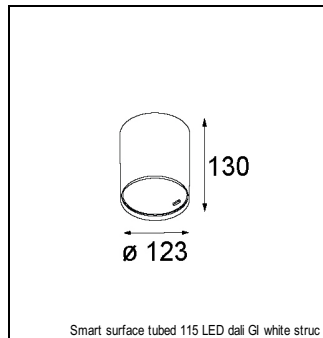

SURFACE-TUBED

- 13140309 | SMART SURFACE TUBED 115 LED DALI GI WHITE STRUC
- 13140332 | SMART SURFACE TUBED 115 LED DALI GI BLACK STRUC
- 13140324 | SMART SURFACE TUBED 115 LED DALI GI BRUSHED ALU
- 13140209 | SMART SURFACE TUBED 115 LED 1-10V/PUSHDIM GI WHITE STRUC
- 13140232 | SMART SURFACE TUBED 115 LED 1-10V/PUSHDIM GI BLACK STRUC
- 13140224 | SMART SURFACE TUBED 115 LED 1-10V/PUSHDIM GI BRUSHED ALU
- 13140109 | SMART SURFACE TUBED 115 LED TRE DIM GI WHITE STRUC
- 13140132 | SMART SURFACE TUBED 115 LED TRE DIM GI BLACK STRUC
- 13140124 | SMART SURFACE TUBED 115 LED TRE DIM GI BRUSHED ALU
- 13141309 | SMART SURFACE TUBED SUSPENSION 115 LED DALI GI WHITE STRUC
- 13141332 | SMART SURFACE TUBED SUSPENSION 115 LED DALI GI BLACK STRUC
- 13141324 | SMART SURFACE TUBED SUSPENSION 115 LED DALI GI BRUSHED ALU
- 13141209 | SMART SURFACE TUBED SUSPENSION 115 LED 1-10V/PUSHDIM GI WHITE STRUC
- 13141232 | SMART SURFACE TUBED SUSPENSION 115 LED 1-10V/PUSHDIM GI BLACK STRUC
- 13141224 | SMART SURFACE TUBED SUSPENSION 115 LED 1-10V/PUSHDIM GI BRUSHED ALU
- 13141109 | SMART SURFACE TUBED SUSPENSION 115 LED TRE DIM GI WHITE STRUC
- 13141132 | SMART SURFACE TUBED SUSPENSION 115 LED TRE DIM GI BLACK STRUC
- 13141124 | SMART SURFACE TUBED SUSPENSION 115 LED TRE DIM GI BRUSHED ALU

GYPKIT

12290530 | GYPKIT 190X190 - Ø108

MASK

- 12810132 | SMART MASK 115 2X BLACK STRUC
- 12810109 | SMART MASK 115 2X WHITE STRUC
- 12810146 | SMART MASK 115 2X GOLD
- 12810032 | SMART MASK 115 1X BLACK STRUC

ACCESSORIES

MASK

- 12810009 | SMART MASK 115 1X WHITE STRUC
- 12810046 | SMART MASK 115 1X GOLD

HUE-DEVICE

- 70000847 | PHILIPS HUE SENSOR
- 70000615 | PHILIPS HUE TAP SWITCH
- 70000614 | PHILIPS HUE DIMMER SWITCH

HUE-MODULE

- 13190030 | MODULAR CONNECTED 1-10V WHITE COMPONENT

HUE-BRIDGE

- 70000617 | PHILIPS HUE BRIDGE UK
- 70000616 | PHILIPS HUE BRIDGE EU