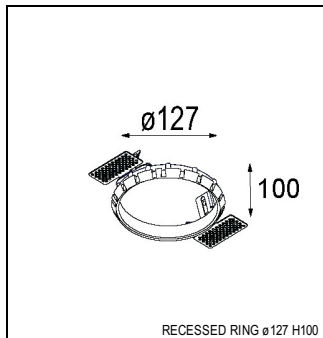

SURFACE-TUBED

- 13140309 | SMART SURFACE TUBED 115 LED DALI GI WHITE STRUC
- 13140332 | SMART SURFACE TUBED 115 LED DALI GI BLACK STRUC
- 13140324 | SMART SURFACE TUBED 115 LED DALI GI BRUSHED ALU
- 13140209 | SMART SURFACE TUBED 115 LED 1-10V/PUSHDIM GI WHITE STRUC
- 13140232 | SMART SURFACE TUBED 115 LED 1-10V/PUSHDIM GI BLACK STRUC
- 13140224 | SMART SURFACE TUBED 115 LED 1-10V/PUSHDIM GI BRUSHED ALU
- 13140109 | SMART SURFACE TUBED 115 LED TRE DIM GI WHITE STRUC
- 13140132 | SMART SURFACE TUBED 115 LED TRE DIM GI BLACK STRUC
- 13140124 | SMART SURFACE TUBED 115 LED TRE DIM GI BRUSHED ALU
- 13141309 | SMART SURFACE TUBED SUSPENSION 115 LED DALI GI WHITE STRUC
- 13141332 | SMART SURFACE TUBED SUSPENSION 115 LED DALI GI BLACK STRUC
- 13141324 | SMART SURFACE TUBED SUSPENSION 115 LED DALI GI BRUSHED ALU
- 13141209 | SMART SURFACE TUBED SUSPENSION 115 LED 1-10V/PUSHDIM GI WHITE STRUC
- 13141232 | SMART SURFACE TUBED SUSPENSION 115 LED 1-10V/PUSHDIM GI BLACK STRUC
- 13141224 | SMART SURFACE TUBED SUSPENSION 115 LED 1-10V/PUSHDIM GI BRUSHED ALU
- 13141109 | SMART SURFACE TUBED SUSPENSION 115 LED TRE DIM GI WHITE STRUC
- 13141132 | SMART SURFACE TUBED SUSPENSION 115 LED TRE DIM GI BLACK STRUC
- 13141124 | SMART SURFACE TUBED SUSPENSION 115 LED TRE DIM GI BRUSHED ALU

GYPKIT

12290530 | GYPKIT 190X190 - Ø108

MASK

- 12810132 | SMART MASK 115 2X BLACK STRUC
- 12810109 | SMART MASK 115 2X WHITE STRUC
- 12810146 | SMART MASK 115 2X GOLD
- 12810032 | SMART MASK 115 1X BLACK STRUC

ACCESSORIES

MASK

- 12810009 | SMART MASK 115 1X WHITE STRUC
- 12810046 | SMART MASK 115 1X GOLD

HUE-DEVICE

- 70000847 | PHILIPS HUE SENSOR
- 70000615 | PHILIPS HUE TAP SWITCH
- 70000614 | PHILIPS HUE DIMMER SWITCH

HUE-MODULE

- 13190030 | MODULAR CONNECTED 1-10V WHITE COMPONENT

HUE-BRIDGE

- 70000617 | PHILIPS HUE BRIDGE UK
- 70000616 | PHILIPS HUE BRIDGE EU