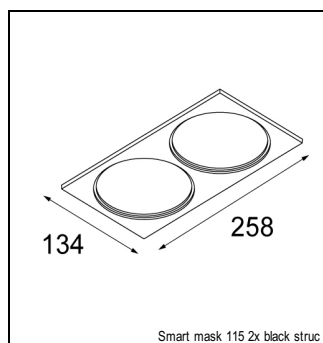

SURFACE-TUBED

- 13140309 | SMART SURFACE TUBED 115 LED DALI GI WHITE STRUC
- 13140332 | SMART SURFACE TUBED 115 LED DALI GI BLACK STRUC
- 13140324 | SMART SURFACE TUBED 115 LED DALI GI BRUSHED ALU
- 13140209 | SMART SURFACE TUBED 115 LED 1-10V/PUSHDIM GI WHITE STRUC
- 13140232 | SMART SURFACE TUBED 115 LED 1-10V/PUSHDIM GI BLACK STRUC
- 13140224 | SMART SURFACE TUBED 115 LED 1-10V/PUSHDIM GI BRUSHED ALU
- 13140109 | SMART SURFACE TUBED 115 LED TRE DIM GI WHITE STRUC
- 13140132 | SMART SURFACE TUBED 115 LED TRE DIM GI BLACK STRUC
- 13140124 | SMART SURFACE TUBED 115 LED TRE DIM GI BRUSHED ALU
- 13141309 | SMART SURFACE TUBED SUSPENSION 115 LED DALI GI WHITE STRUC
- 13141332 | SMART SURFACE TUBED SUSPENSION 115 LED DALI GI BLACK STRUC
- 13141324 | SMART SURFACE TUBED SUSPENSION 115 LED DALI GI BRUSHED ALU
- 13141209 | SMART SURFACE TUBED SUSPENSION 115 LED 1-10V/PUSHDIM GI WHITE STRUC
- 13141232 | SMART SURFACE TUBED SUSPENSION 115 LED 1-10V/PUSHDIM GI BLACK STRUC
- 13141224 | SMART SURFACE TUBED SUSPENSION 115 LED 1-10V/PUSHDIM GI BRUSHED ALU
- 13141109 | SMART SURFACE TUBED SUSPENSION 115 LED TRE DIM GI WHITE STRUC
- 13141132 | SMART SURFACE TUBED SUSPENSION 115 LED TRE DIM GI BLACK STRUC
- 13141124 | SMART SURFACE TUBED SUSPENSION 115 LED TRE DIM GI BRUSHED ALU

GYPKIT

12290530 | GYPKIT 190X190 - Ø108

MASK

- 12810132 | SMART MASK 115 2X BLACK STRUC
- 12810109 | SMART MASK 115 2X WHITE STRUC
- 12810146 | SMART MASK 115 2X GOLD
- 12810032 | SMART MASK 115 1X BLACK STRUC

ACCESSORIES

MASK

- 12810009 | SMART MASK 115 1X WHITE STRUC
- 12810046 | SMART MASK 115 1X GOLD

HUE-DEVICE

- 70000847 | PHILIPS HUE SENSOR
- 70000615 | PHILIPS HUE TAP SWITCH
- 70000614 | PHILIPS HUE DIMMER SWITCH

HUE-MODULE

- 13190030 | MODULAR CONNECTED 1-10V WHITE COMPONENT

HUE-BRIDGE

- 70000617 | PHILIPS HUE BRIDGE UK
- 70000616 | PHILIPS HUE BRIDGE EU