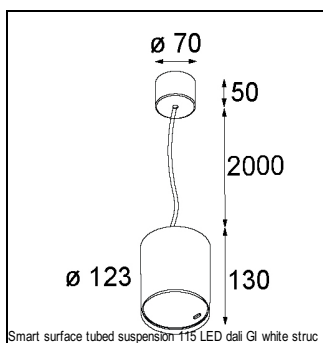

SURFACE-TUBED

- 13140309 | SMART SURFACE TUBED 115 LED DALI GI WHITE STRUC
- 13140332 | SMART SURFACE TUBED 115 LED DALI GI BLACK STRUC
- 13140324 | SMART SURFACE TUBED 115 LED DALI GI BRUSHED ALU
- 13140209 | SMART SURFACE TUBED 115 LED 1-10V/PUSHDIM GI WHITE STRUC
- 13140232 | SMART SURFACE TUBED 115 LED 1-10V/PUSHDIM GI BLACK STRUC
- 13140224 | SMART SURFACE TUBED 115 LED 1-10V/PUSHDIM GI BRUSHED ALU
- 13140109 | SMART SURFACE TUBED 115 LED TRE DIM GI WHITE STRUC
- 13140132 | SMART SURFACE TUBED 115 LED TRE DIM GI BLACK STRUC
- 13140124 | SMART SURFACE TUBED 115 LED TRE DIM GI BRUSHED ALU
- 13141309 | SMART SURFACE TUBED SUSPENSION 115 LED DALI GI WHITE STRUC
- 13141332 | SMART SURFACE TUBED SUSPENSION 115 LED DALI GI BLACK STRUC
- 13141324 | SMART SURFACE TUBED SUSPENSION 115 LED DALI GI BRUSHED ALU
- 13141209 | SMART SURFACE TUBED SUSPENSION 115 LED 1-10V/PUSHDIM GI WHITE STRUC
- 13141232 | SMART SURFACE TUBED SUSPENSION 115 LED 1-10V/PUSHDIM GI BLACK STRUC
- 13141224 | SMART SURFACE TUBED SUSPENSION 115 LED 1-10V/PUSHDIM GI BRUSHED ALU
- 13141109 | SMART SURFACE TUBED SUSPENSION 115 LED TRE DIM GI WHITE STRUC
- 13141132 | SMART SURFACE TUBED SUSPENSION 115 LED TRE DIM GI BLACK STRUC
- 13141124 | SMART SURFACE TUBED SUSPENSION 115 LED TRE DIM GI BRUSHED ALU

GYPKIT

12290530 | GYPKIT 190X190 - Ø108

MASK

- 12810132 | SMART MASK 115 2X BLACK STRUC
- 12810109 | SMART MASK 115 2X WHITE STRUC
- 12810146 | SMART MASK 115 2X GOLD
- 12810032 | SMART MASK 115 1X BLACK STRUC

ACCESSORIES

MASK

- 12810009 | SMART MASK 115 1X WHITE STRUC
- 12810046 | SMART MASK 115 1X GOLD

HUE-DEVICE

- 70000847 | PHILIPS HUE SENSOR
- 70000615 | PHILIPS HUE TAP SWITCH
- 70000614 | PHILIPS HUE DIMMER SWITCH

HUE-MODULE

- 13190030 | MODULAR CONNECTED 1-10V WHITE COMPONENT

HUE-BRIDGE

- 70000617 | PHILIPS HUE BRIDGE UK
- 70000616 | PHILIPS HUE BRIDGE EU