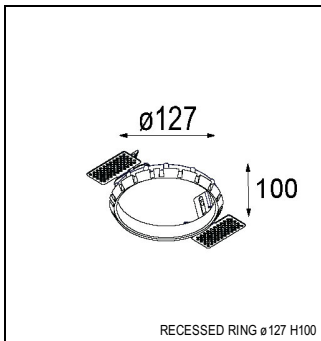

Art. Nr. 12741832

SPECIFICATIONS

Lamp	1x LED Array		
Gear / Transfo	LED gear not incl.		
Cut-out size	ø 108 h 100		
Weight	0.522kg		
Min. Distance	0.1		
IP	IP20		
Glow Wire Test	960°		
Lifetime	L80 B20 @ 50.000 hrs		
CRI	90		
Power supply	350mA 31Vf	500mA 32Vf	700mA 34Vf
Connected load	11W	16.25W	23.6W
Lumen	996lm	1367lm	1818lm
Efficacy	91lm/W	84lm/W	77lm/W
UGR	15	16	17
Adjustability	Not Applicable		
Remark	! 3500K on request ! can be combined with Smart mask ! can be combined with Smart surface box & surface tubed (surface/suspension)		

GYPKIT

12290530 | GYPKIT 190X190 - Ø108

SURFACE-BOX

12801209	SMART SURFACE BOX 115 2X LED DALI GI WHITE STRUC
12801232	SMART SURFACE BOX 115 2X LED DALI GI BLACK STRUC
12801109	SMART SURFACE BOX 115 2X LED 1-10V/PUSHDIM GI WHITE STRUC
12801132	SMART SURFACE BOX 115 2X LED 1-10V/PUSHDIM GI BLACK STRUC