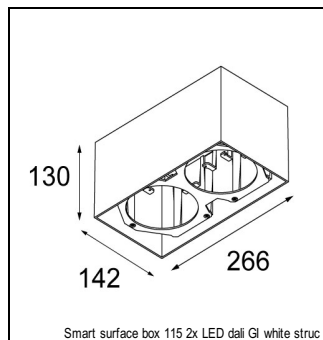

Art. Nr. 12741832

SPECIFICATIONS

Lamp	1x LED Array		
Gear / Transfo	LED gear not incl.		
Cut-out size	ø 108 h 100		
Weight	0.522kg		
Min. Distance	0.1		
IP	IP20		
Glow Wire Test	960°		
Lifetime	L80 B20 @ 50.000 hrs		
CRI	90		
Power supply	350mA 31Vf	500mA 32Vf	700mA 34Vf
Connected load	11W	16.25W	23.6W
Lumen	996lm	1367lm	1818lm
Efficacy	91lm/W	84lm/W	77lm/W
UGR	15	16	17
Adjustability	Not Applicable		
Remark	! 3500K on request ! can be combined with Smart mask ! can be combined with Smart surface box & surface tubed (surface/suspension)		

GYPKIT

12290530 | GYPKIT 190X190 - Ø108

SURFACE-BOX

12801209	SMART SURFACE BOX 115 2X LED DALI GI WHITE STRUC
12801232	SMART SURFACE BOX 115 2X LED DALI GI BLACK STRUC
12801109	SMART SURFACE BOX 115 2X LED 1-10V/PUSHDIM GI WHITE STRUC
12801132	SMART SURFACE BOX 115 2X LED 1-10V/PUSHDIM GI BLACK STRUC