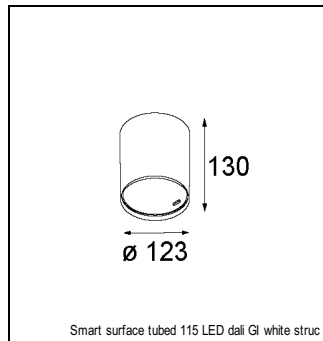

Art. Nr. 12741832

SPECIFICATIONS

Lamp	1x LED Array		
Gear / Transfo	LED gear not incl.		
Cut-out size	ø 108 h 100		
Weight	0.522kg		
Min. Distance	0.1		
IP	IP20		
Glow Wire Test	960°		
Lifetime	L80 B20 @ 50.000 hrs		
CRI	90		
Power supply	350mA 31Vf	500mA 32Vf	700mA 34Vf
Connected load	11W	16.25W	23.6W
Lumen	996lm	1367lm	1818lm
Efficacy	91lm/W	84lm/W	77lm/W
UGR	15	16	17
Adjustability	Not Applicable		
Remark	! 3500K on request ! can be combined with Smart mask ! can be combined with Smart surface box & surface tubed (surface/suspension)		

GYPKIT

12290530 | GYPKIT 190X190 - Ø108

SURFACE-BOX

12801209	SMART SURFACE BOX 115 2X LED DALI GI WHITE STRUC
12801232	SMART SURFACE BOX 115 2X LED DALI GI BLACK STRUC
12801109	SMART SURFACE BOX 115 2X LED 1-10V/PUSHDIM GI WHITE STRUC
12801132	SMART SURFACE BOX 115 2X LED 1-10V/PUSHDIM GI BLACK STRUC