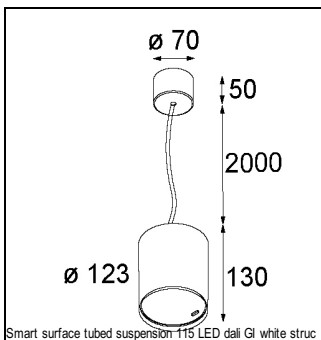

Art. Nr. 12741832

SPECIFICATIONS

Lamp	1x LED Array		
Gear / Transfo	LED gear not incl.		
Cut-out size	ø 108 h 100		
Weight	0.522kg		
Min. Distance	0.1		
IP	IP20		
Glow Wire Test	960°		
Lifetime	L80 B20 @ 50.000 hrs		
CRI	90		
Power supply	350mA 31Vf	500mA 32Vf	700mA 34Vf
Connected load	11W	16.25W	23.6W
Lumen	996lm	1367lm	1818lm
Efficacy	91lm/W	84lm/W	77lm/W
UGR	15	16	17
Adjustability	Not Applicable		
Remark	! 3500K on request ! can be combined with Smart mask ! can be combined with Smart surface box & surface tubed (surface/suspension)		

GYPKIT

12290530 | GYPKIT 190X190 - Ø108

SURFACE-BOX

12801209	SMART SURFACE BOX 115 2X LED DALI GI WHITE STRUC
12801232	SMART SURFACE BOX 115 2X LED DALI GI BLACK STRUC
12801109	SMART SURFACE BOX 115 2X LED 1-10V/PUSHDIM GI WHITE STRUC
12801132	SMART SURFACE BOX 115 2X LED 1-10V/PUSHDIM GI BLACK STRUC