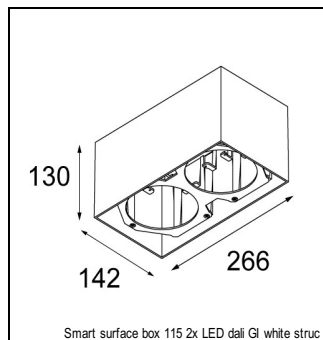

Art. Nr. 12741809

SPECIFICATIONS

Lamp	1x LED Array		
Gear / Transfo	LED gear not incl.		
Cut-out size	ø 108 h 100		
Weight	0.522kg		
Min. Distance	0.1		
IP	IP20		
Glow Wire Test	960°		
Lifetime	L80 B20 @ 50.000 hrs		
CRI	90		
Power supply	350mA 31Vf	500mA 32Vf	700mA 34Vf
Connected load	11W	16.25W	23.6W
Lumen	1170lm	1604lm	2134lm
Efficacy	106lm/W	99lm/W	90lm/W
UGR	21	22	23
Adjustability	Not Applicable		
Remark	! 3500K on request ! can be combined with Smart mask ! can be combined with Smart surface box & surface tubed (surface/suspension)		

GYPKIT

12290530 | GYPKIT 190X190 - Ø108

SURFACE-BOX

12801209	SMART SURFACE BOX 115 2X LED DALI GI WHITE STRUC
12801232	SMART SURFACE BOX 115 2X LED DALI GI BLACK STRUC
12801109	SMART SURFACE BOX 115 2X LED 1-10V/PUSHDIM GI WHITE STRUC
12801132	SMART SURFACE BOX 115 2X LED 1-10V/PUSHDIM GI BLACK STRUC