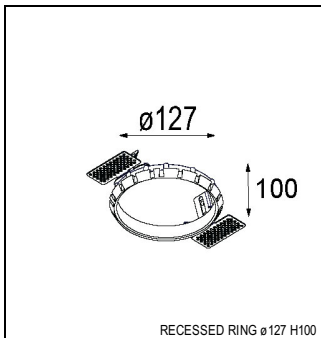

Art. Nr. 12741809

SPECIFICATIONS

Lamp	1x LED Array		
Gear / Transfo	LED gear not incl.		
Cut-out size	ø 108 h 100		
Weight	0.522kg		
Min. Distance	0.1		
IP	IP20		
Glow Wire Test	960°		
Lifetime	L80 B20 @ 50.000 hrs		
CRI	90		
Power supply	350mA 31Vf	500mA 32Vf	700mA 34Vf
Connected load	11W	16.25W	23.6W
Lumen	1170lm	1604lm	2134lm
Efficacy	106lm/W	99lm/W	90lm/W
UGR	21	22	23
Adjustability	Not Applicable		
Remark	! 3500K on request ! can be combined with Smart mask ! can be combined with Smart surface box & surface tubed (surface/suspension)		

GYPKIT

12290530 | GYPKIT 190X190 - Ø108

SURFACE-BOX

12801209	SMART SURFACE BOX 115 2X LED DALI GI WHITE STRUC
12801232	SMART SURFACE BOX 115 2X LED DALI GI BLACK STRUC
12801109	SMART SURFACE BOX 115 2X LED 1-10V/PUSHDIM GI WHITE STRUC
12801132	SMART SURFACE BOX 115 2X LED 1-10V/PUSHDIM GI BLACK STRUC