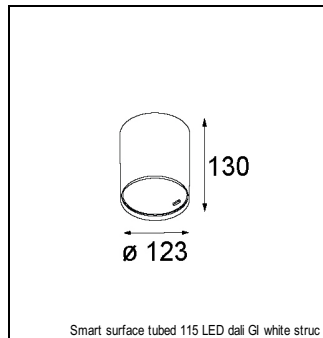

Art. Nr. 12741809

SPECIFICATIONS

Lamp	1x LED Array		
Gear / Transfo	LED gear not incl.		
Cut-out size	ø 108 h 100		
Weight	0.522kg		
Min. Distance	0.1		
IP	IP20		
Glow Wire Test	960°		
Lifetime	L80 B20 @ 50.000 hrs		
CRI	90		
Power supply	350mA 31Vf	500mA 32Vf	700mA 34Vf
Connected load	11W	16.25W	23.6W
Lumen	1170lm	1604lm	2134lm
Efficacy	106lm/W	99lm/W	90lm/W
UGR	21	22	23
Adjustability	Not Applicable		
Remark	! 3500K on request ! can be combined with Smart mask ! can be combined with Smart surface box & surface tubed (surface/suspension)		

GYPKIT

12290530 | GYPKIT 190X190 - Ø108

SURFACE-BOX

12801209	SMART SURFACE BOX 115 2X LED DALI GI WHITE STRUC
12801232	SMART SURFACE BOX 115 2X LED DALI GI BLACK STRUC
12801109	SMART SURFACE BOX 115 2X LED 1-10V/PUSHDIM GI WHITE STRUC
12801132	SMART SURFACE BOX 115 2X LED 1-10V/PUSHDIM GI BLACK STRUC