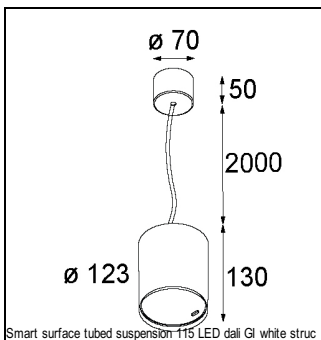

Art. Nr. 12741809

SPECIFICATIONS

Lamp	1x LED Array		
Gear / Transfo	LED gear not incl.		
Cut-out size	ø 108 h 100		
Weight	0.522kg		
Min. Distance	0.1		
IP	IP20		
Glow Wire Test	960°		
Lifetime	L80 B20 @ 50.000 hrs		
CRI	90		
Power supply	350mA 31Vf	500mA 32Vf	700mA 34Vf
Connected load	11W	16.25W	23.6W
Lumen	1170lm	1604lm	2134lm
Efficacy	106lm/W	99lm/W	90lm/W
UGR	21	22	23
Adjustability	Not Applicable		
Remark	! 3500K on request ! can be combined with Smart mask ! can be combined with Smart surface box & surface tubed (surface/suspension)		

GYPKIT

12290530 | GYPKIT 190X190 - Ø108

SURFACE-BOX

12801209	SMART SURFACE BOX 115 2X LED DALI GI WHITE STRUC
12801232	SMART SURFACE BOX 115 2X LED DALI GI BLACK STRUC
12801109	SMART SURFACE BOX 115 2X LED 1-10V/PUSHDIM GI WHITE STRUC
12801132	SMART SURFACE BOX 115 2X LED 1-10V/PUSHDIM GI BLACK STRUC